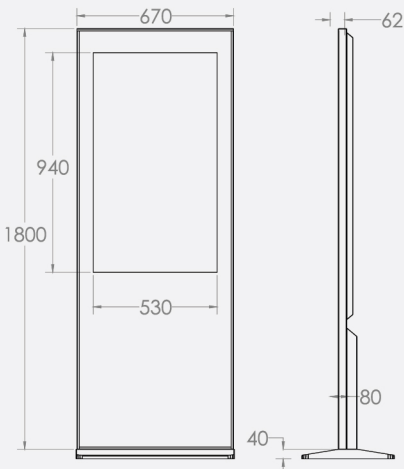

Influencers

Skate

32" FHD TOUCH DIGITAL STANDEE

Firstouch Stylish Slim, Portable, Easy To Operate 32" FHD Digital Standee With In built Player To Show Any Kind Of Content Remotely Through CMS. Now Showcase Promotions, Offers In A Smart Way

32" TOUCH DIGITAL STANDEE Model No. FTKI32T

	Technology	IPS
	Touch Technology	IR Multi Touch
Display	Display Size	32"
	Resolution	1920x1080
	Orientation	Portrait
	Aspect Ratio	9:16
	Contrast Ratio	3000:01:00
	Brightness	250nits
	Viewing angle	178°H/178°V
Computer	Processor	Amlogic S905X3 64-bit quad core ARM® Cortex™ A55 CPU
	RAM	4 GB
	Storage	32 GB
	Response Time	<5ms
Audio	Networking	LAN, Wi-Fi
	Inbuilt Speaker	2x10w
Ports	USB	3
	LAN, HDMI	1
	AUDIO In	1
Software		Signage Player
	OS	Android 9.0
Mechanicals	Dimensions	1825X670X350mm
	Material	Mild Steel/Alluminium
Power	Power Supply	100~240V AC
	Power Consumption in Operating Mode (Maximum) (watt)	75W max
Environmental	Operating Temperature	<45 °C
	Power Consumption	50w
	Duty Cycle	24x7
Certification	Certification	CE, ROHS,BIS
Accessories		LAN CABLE, POWER CABLE, REMOTE, AAA CELL