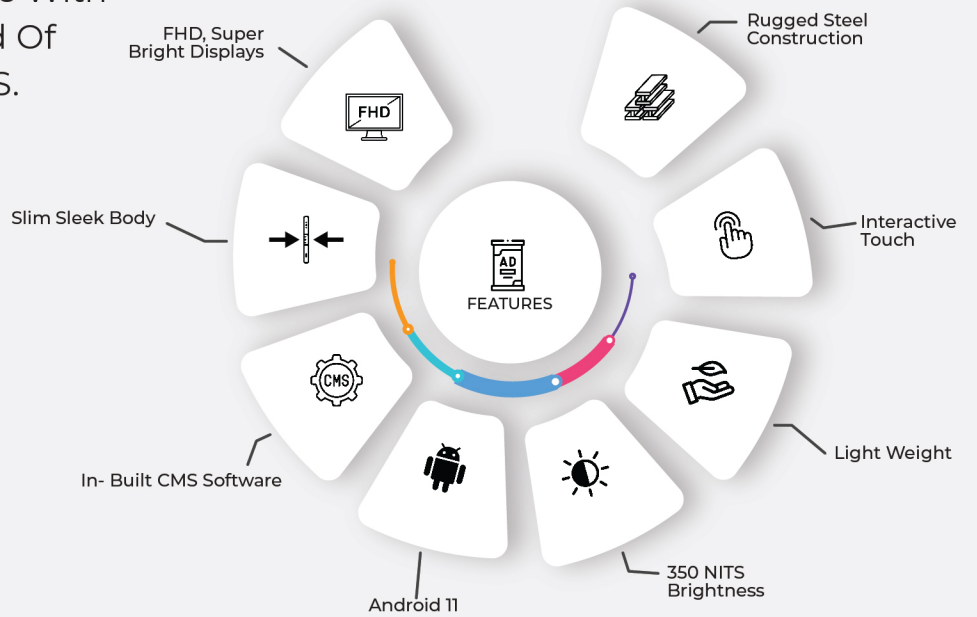

Influencers

Skate

32" FHD TOUCH DIGITAL STANDEE

Firstouch Stylish Slim, Portable, Easy To Operate 32" FHD Digital Standee With In built Player To Show Any Kind Of Content Remotely Through CMS. Now Showcase Promotions, Offers In A Smart Way

32" TOUCH DIGITAL STANDEE Model No. FTKI32T

	Technology	IPS
	Touch Technology	IR Multi Touch
Display	Display Size	32"
	Resolution	1920x1080
	Orientation	Portrait
	Aspect Ratio	9:16
	Contrast Ratio	3000:01:00
	Brightness	250nits
	Viewing angle	178°H/178°V
Computer	Processor	Amlogic S905X3 64-bit quad core ARM® Cortex™ A55 CPU
	RAM	4 GB
	Storage	32 GB
	Response Time	<5ms
Audio	Networking	LAN, Wi-Fi
	Inbuilt Speaker	2x10w
Ports	USB	3
	LAN, HDMI	1
	AUDIO In	1
Software		Signage Player
	OS	Android 9.0
Mechanicals	Dimensions	1825X670X350mm
	Material	Mild Steel/Alluminium
Power	Power Supply	100~240V AC
	Power Consumption in Operating Mode (Maximum) (watt)	75W max
Environmental	Operating Temperature	<45 °C
	Power Consumption	50w
	Duty Cycle	24x7
Certification	Certification	CE, ROHS,BIS
Accessories		LAN CABLE, POWER CABLE, REMOTE, AAA CELL