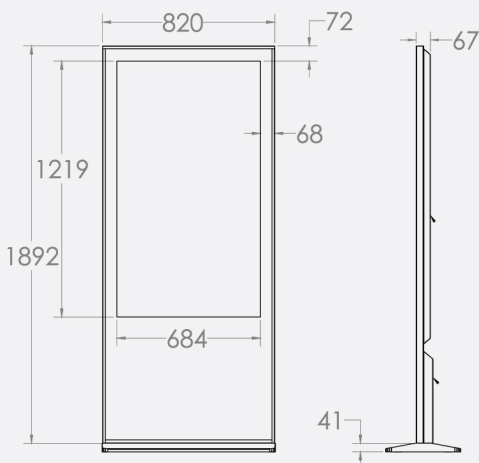

# 32" FHD DIGITAL STANDEE

Firstouch Stylish Slim, Portable, Easy To Operate 32" Digital Standee With In built Player To Show Any Kind Of Content Remotely Through CMS. Now Showcase Promotions, Offers In A Smart Way

**32" DIGITAL STANDEE Model No. FTKI32V**

	Technology	IPS
<b>Display</b>	Display Size	32"
	Resolution	1920x1080
	Orientation	Portrait
	Aspect Ratio	9:16
	Contrast Ratio	3000:01:00
	Brightness	250nits
	Viewing angle	178°H/178°V
	<b>Computer</b>	Processor
RAM		4 GB
Storage		32 GB
Response Time		<5ms
<b>Audio</b>	Networking	LAN, Wi-Fi
	Inbuilt Speaker	2x10w
<b>Ports</b>	USB	3
	LAN, HDMI	1
	AUDIO In	1
<b>Software</b>		Signage Player
	OS	Android 9.0
<b>Mechanicals</b>	Dimensions	1650X564X350mm
	Material	Mild Steel/Alluminium
<b>Power</b>	Power Supply	100~240V AC
	Power Consumption in Operating Mode (Maximum) (watt)	45W max
<b>Environmental</b>	Operating Temperature	<45 °C
	Power Consumption	120w
	Duty Cycle	24x7
<b>Certification</b>	Certification	CE, ROHS,BIS
<b>Accessories</b>		LAN CABLE, POWER CABLE, REMOTE, AAA CELL