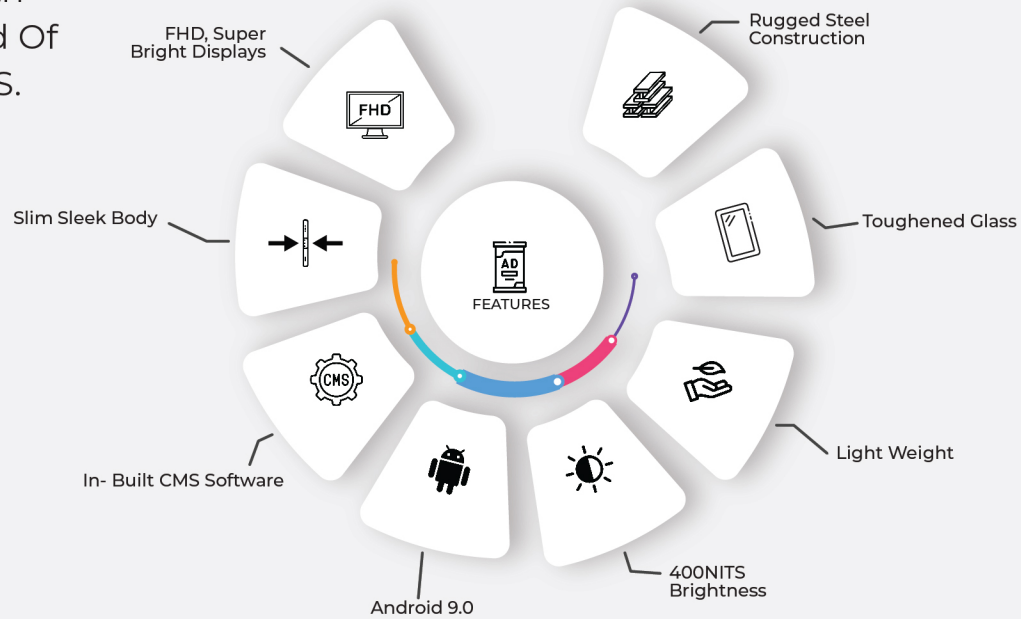

# 32" FHD DIGITAL STANDEE

Firstouch Stylish Slim, Portable, Easy To Operate 32" Digital Standee With In built Player To Show Any Kind Of Content Remotely Through CMS. Now Showcase Promotions, Offers In A Smart Way

**32" DIGITAL STANDEE Model No. FTKI32V**

	Technology	IPS
<b>Display</b>	Display Size	32"
	Resolution	1920x1080
	Orientation	Portrait
	Aspect Ratio	9:16
	Contrast Ratio	3000:01:00
	Brightness	250nits
	Viewing angle	178°H/178°V
	<b>Computer</b>	Processor
RAM		4 GB
Storage		32 GB
Response Time		<5ms
<b>Audio</b>	Networking	LAN, Wi-Fi
	Inbuilt Speaker	2x10w
<b>Ports</b>	USB	3
	LAN, HDMI	1
	AUDIO In	1
<b>Software</b>		Signage Player
	OS	Android 9.0
<b>Mechanicals</b>	Dimensions	1650X564X350mm
	Material	Mild Steel/Alluminium
<b>Power</b>	Power Supply	100~240V AC
	Power Consumption in Operating Mode (Maximum) (watt)	45W max
<b>Environmental</b>	Operating Temperature	<45 °C
	Power Consumption	120w
	Duty Cycle	24x7
<b>Certification</b>	Certification	CE, ROHS,BIS
<b>Accessories</b>		LAN CABLE, POWER CABLE, REMOTE, AAA CELL