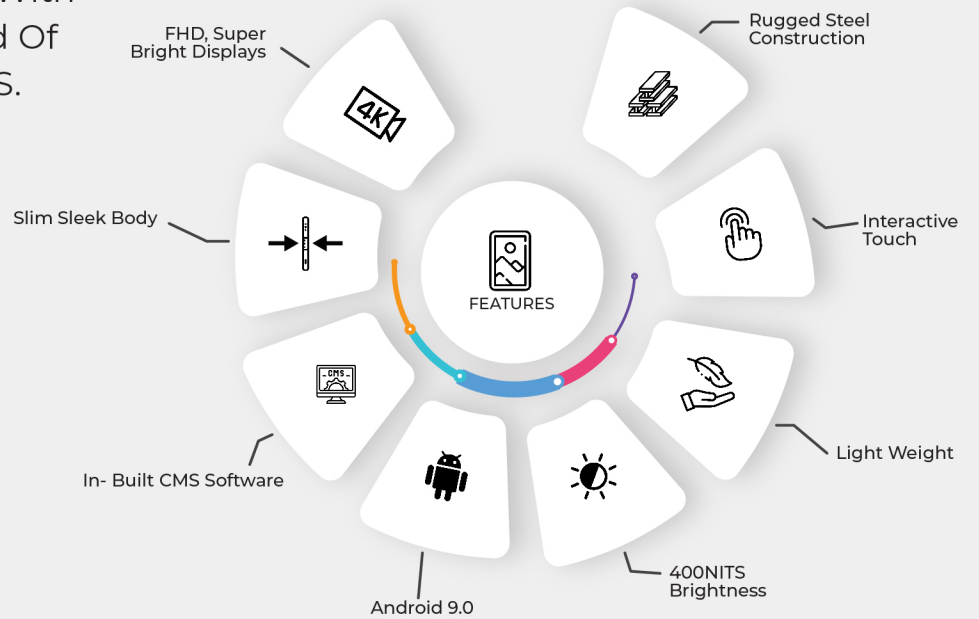

55" 4K TOUCH DIGITAL STANDEE

Firstouch Stylish Slim, Portable, Easy To Operate 55" 4k Digital Standee With In built Player To Show Any Kind Of Content Remotely Through CMS. Now Showcase Promotions, Offers In A Smart Way

55" A FRAME DIGITAL STANDEE Model No. FTKI55T

	Technology	IPS
	Touch Technology	IR Multi Touch
Display	Display Size	55"
	Resolution	3840X2160
	Orientation	Portrait
	Aspect Ratio	9:16
	Contrast Ratio	3000:01:00
	Brightness	400nits
	Viewing angle	178°H/178°V
Computer	Processor	Amlogic S905X3 64-bit quad core ARM® Cortex™ A55 CPU
	RAM	4 GB
	Storage	32 GB
	Response Time	<5ms
Audio	Networking	LAN, Wi-Fi
	Inbuilt Speaker	2x10w
Ports	USB	3
	LAN, HDMI	1
	AUDIO In	1
Software		Signage Player
	OS	Android 9.0
Mechanicals	Dimensions	1900X820X350mm
	Material	Mild Steel/Alluminium
Power	Power Supply	100~240V AC
	Power Consumption in Operating Mode (Maximum) (watt)	75W max
Environmental	Operating Temperature	<45 °C
	Power Consumption	120w
	Duty Cycle	24x7
Certification	Certification	CE, ROHS,BIS
Accessories		LAN CABLE, POWER CABLE, REMOTE, AAA CELL