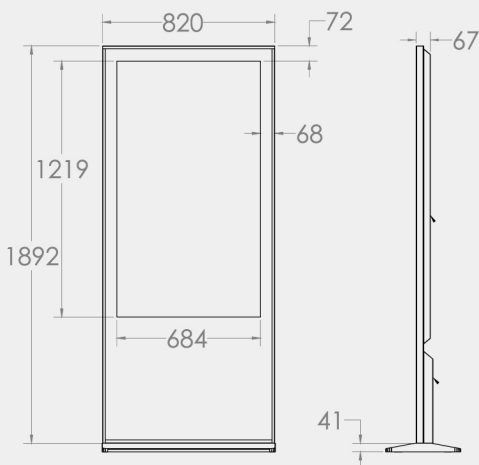

55" 4K TOUCH DIGITAL STANDEE

Firstouch Stylish Slim, Portable, Easy To Operate 55" 4k Digital Standee With In built Player To Show Any Kind Of Content Remotely Through CMS. Now Showcase Promotions, Offers In A Smart Way

55" A FRAME DIGITAL STANDEE Model No. FTKI55T

	Technology	IPS
	Touch Technology	IR Multi Touch
Display	Display Size	55"
	Resolution	3840X2160
	Orientation	Portrait
	Aspect Ratio	9:16
	Contrast Ratio	3000:01:00
	Brightness	400nits
	Viewing angle	178°H/178°V
Computer	Processor	Amlogic S905X3 64-bit quad core ARM® Cortex™ A55 CPU
	RAM	4 GB
	Storage	32 GB
	Response Time	<5ms
Audio	Networking	LAN, Wi-Fi
	Inbuilt Speaker	2x10w
Ports	USB	3
	LAN, HDMI	1
	AUDIO In	1
Software		Signage Player
	OS	Android 9.0
Mechanicals	Dimensions	1900X820X350mm
	Material	Mild Steel/Alluminium
Power	Power Supply	100~240V AC
	Power Consumption in Operating Mode (Maximum) (watt)	75W max
Environmental	Operating Temperature	<45 °C
	Power Consumption	120w
	Duty Cycle	24x7
Certification	Certification	CE, ROHS,BIS
Accessories		LAN CABLE, POWER CABLE, REMOTE, AAA CELL