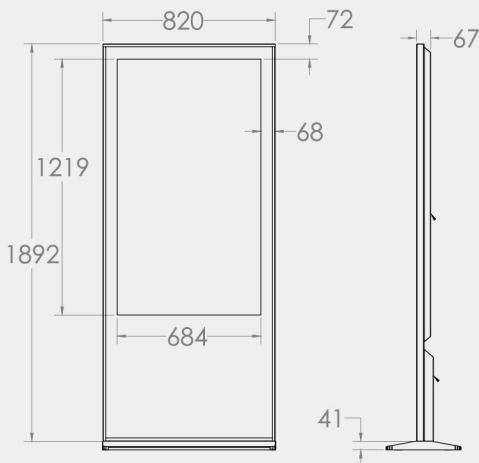

65" 4K TOUCH DIGITAL STANDEE

Firstouch Stylish Slim, Portable, Easy To Operate 65" 4K Digital Standee With In built Player To Show Any Kind Of Content Remotely Through CMS. Now Showcase Promotions, Offers In A Smart Way

65" A FRAME DIGITAL STANDEE Model No. FTKI65T

	Technology	IPS
	Touch Technology	IR Multi Touch
Display	Display Size	65"
	Resolution	3840X2160
	Orientation	Portrait
	Aspect Ratio	9:16
	Contrast Ratio	3000:01:00
	Brightness	400nits
	Viewing angle	178°H/178°V
Computer	Processor	Amlogic S905X3 64-bit quad core ARM® Cortex™ A55 CPU
	RAM	4 GB
	Storage	32 GB
	Response Time	<5ms
	Networking	LAN, Wi-Fi
Audio	Inbuilt Speaker	2x10w
Ports	USB	3
	LAN, HDMI	1
	AUDIO In	1
Software		Signage Player
	OS	Android 9.0
Machenicals	Dimensions	1900X820X350mm
	Material	Mild Steel/Alluminium
Power	Power Supply	100~240V AC
	Power Consumption in Operating Mode (Maximum) (watt)	75W max
Environmental	Operating Temperature	<45 °C
	Power Consumption	130w
	Duty Cycle	24x7
Certification	Certification	CE, ROHS,BIS
Accessories		LAN CABLE, POWER CABLE, REMOTE, AAA CELL