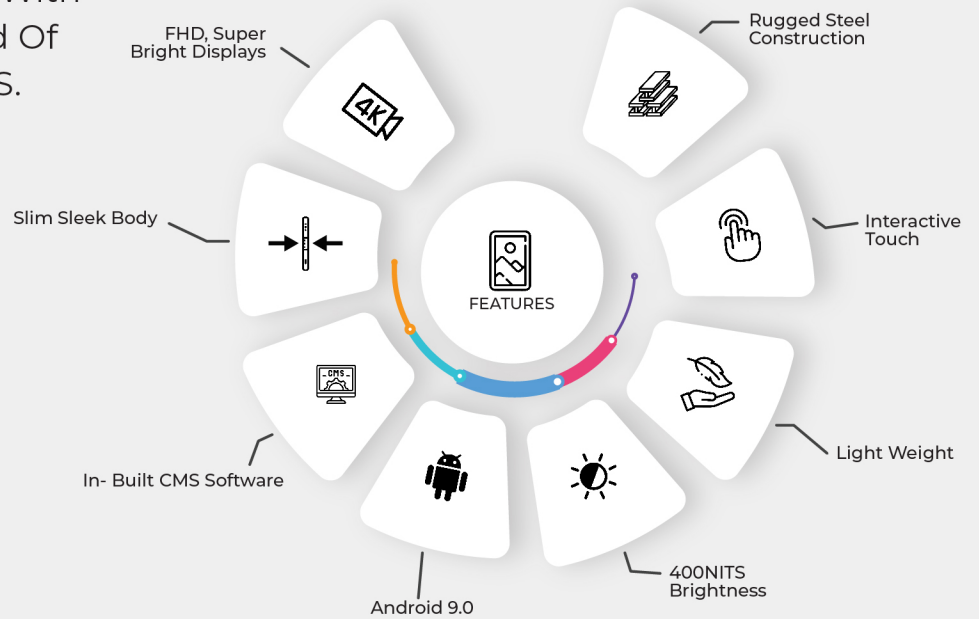

65" 4K TOUCH DIGITAL STANDEE

Firstouch Stylish Slim, Portable, Easy To Operate 65" 4K Digital Standee With In built Player To Show Any Kind Of Content Remotely Through CMS. Now Showcase Promotions, Offers In A Smart Way

65" A FRAME DIGITAL STANDEE Model No. FTKI65T

	Technology	IPS
	Touch Technology	IR Multi Touch
Display	Display Size	65"
	Resolution	3840X2160
	Orientation	Portrait
	Aspect Ratio	9:16
	Contrast Ratio	3000:01:00
	Brightness	400nits
	Viewing angle	178°H/178°V
Computer	Processor	Amlogic S905X3 64-bit quad core ARM® Cortex™ A55 CPU
	RAM	4 GB
	Storage	32 GB
	Response Time	<5ms
	Networking	LAN, Wi-Fi
Audio	Inbuilt Speaker	2x10w
Ports	USB	3
	LAN, HDMI	1
	AUDIO In	1
Software		Signage Player
	OS	Android 9.0
Machenicals	Dimensions	1900X820X350mm
	Material	Mild Steel/Alluminium
Power	Power Supply	100~240V AC
	Power Consumption in Operating Mode (Maximum) (watt)	75W max
Environmental	Operating Temperature	<45 °C
	Power Consumption	130w
	Duty Cycle	24x7
Certification	Certification	CE, ROHS,BIS
Accessories		LAN CABLE, POWER CABLE, REMOTE, AAA CELL