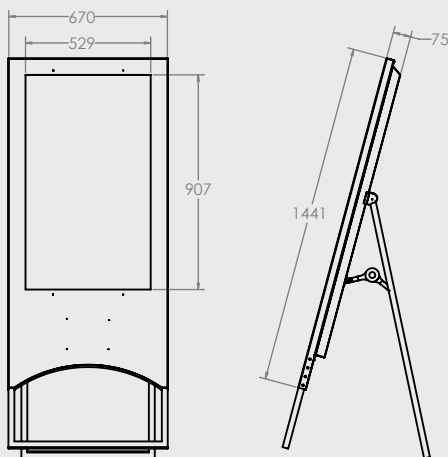

43" FHD A-FRAME DIGITAL STANDEE

AFTKI43V

Firstouch Stylish Slim, Portable, Easy To Operate 43" A Frame Digital Standee With In built Player To Show Any Kind Of Content Remotely Through CMS. Now Showcase Promotions, Offers In A Smart Way

SPECIFICATIONS - 43" A FRAME DIGITAL STANDEE **AFTKI43V**

	Technology	IPS
Display	DISPLAY SIZE	43"
	Resolution	1920x1080
	Orientation	Portrait
	Aspect Ratio	9:16
	Contrast Ratio	3000:01:00
	Brightness	350nits
	Viewing angle	178°H/178°V
	Computer	Processor
RAM		4 GB
Storage		32 GB
Response Time		<5ms
Networking		LAN, Wi-Fi
Ports	USB	1
	LAN, HDMI	1
	AUDIO In	1
Software	Software	Signage Player
	OS	Android 9
Machenicals	Dimensions	1825X670X350
	Matrial	Mild Steel/Alluminium
Power	Power Supply	100~240V AC
	Power Consumption in Operating Mode (Maximum) (watt)	75W max
Environmental	Operating Temperature	<45 °C
	Power Consumption	50
	Duty Cycle	24x7
Certification	Certification	CE, ROHS,BIS
Accessories		POWER CABLE, REMOTE, AAA CELL