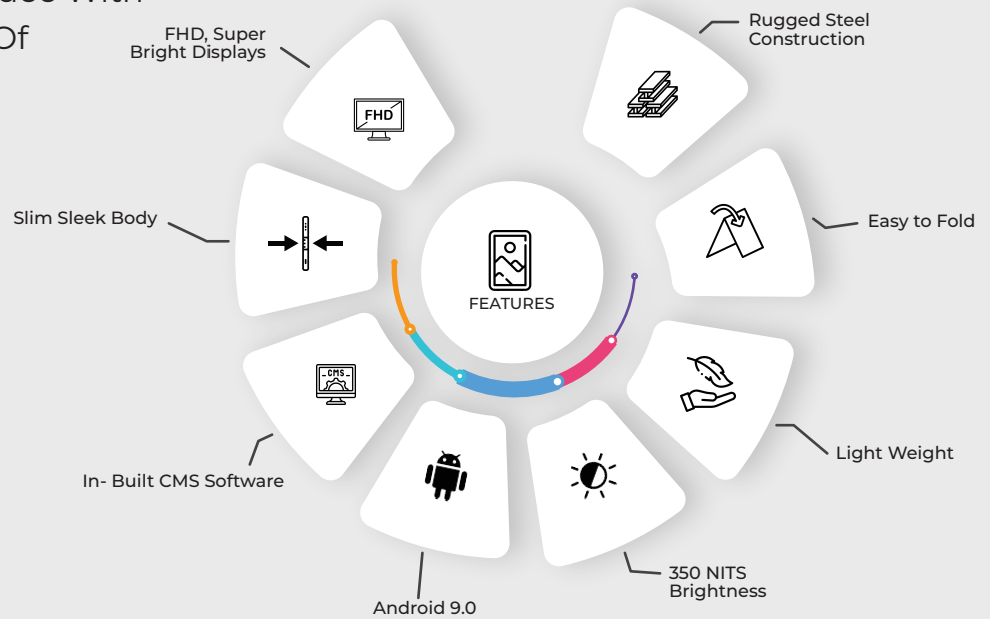

43" FHD A-FRAME DIGITAL STANDEE

AFTKI43V

Firstouch Stylish Slim, Portable, Easy To Operate 43" A Frame Digital Standee With In built Player To Show Any Kind Of Content Remotely Through CMS. Now Showcase Promotions, Offers In A Smart Way

SPECIFICATIONS - 43" A FRAME DIGITAL STANDEE **AFTKI43V**

	Technology	IPS
Display	DISPLAY SIZE	43"
	Resolution	1920x1080
	Orientation	Portrait
	Aspect Ratio	9:16
	Contrast Ratio	3000:01:00
	Brightness	350nits
	Viewing angle	178°H/178°V
	Computer	Processor
RAM		4 GB
Storage		32 GB
Response Time		<5ms
Networking		LAN, Wi-Fi
Ports	USB	1
	LAN, HDMI	1
	AUDIO In	1
Software	Software	Signage Player
	OS	Android 9
Machenicals	Dimensions	1825X670X350
	Matrial	Mild Steel/Alluminium
Power	Power Supply	100~240V AC
	Power Consumption in Operating Mode (Maximum) (watt)	75W max
Environmental	Operating Temperature	<45 °C
	Power Consumption	50
	Duty Cycle	24x7
Certification	Certification	CE, ROHS,BIS
Accessories		POWER CABLE, REMOTE, AAA CELL