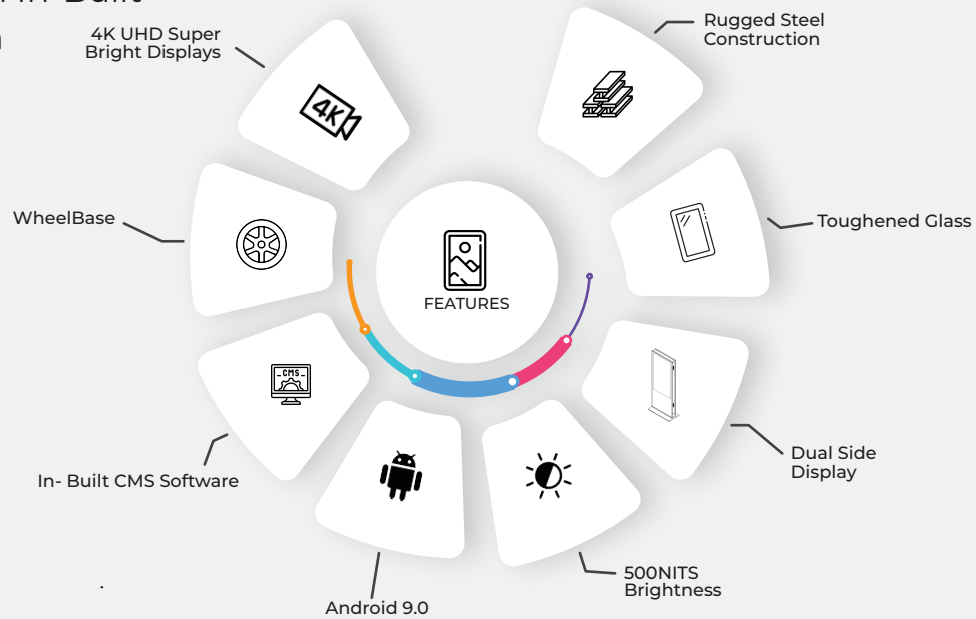

55" 4K DUAL SIDE DIGITAL STANDEE

Firstouch Versatile, Dual Side Signage Kiosk.
Easy To Operate 55" 4k Screen With In-Built
Signage Player To Show Display On
Two Sides Simultaneously.

55" DUAL SIDE DIGITAL STANDEE Model No. FTDKI55V

Display	Technology	IPS
	Display Size	55"
	Resolution	3840X2160
	Orientation	Portrait
	Aspect Ratio	9:16
	Contrast Ratio	3000:01:00
	Brightness	500nits
	Viewing angle	178°H/178°V
Computer	Processor	Amlogic S905X3 64-bit quad core ARM® Cortex™ A55 CPU
	RAM	2x 4GB
	Storage	2x 32GB
	Response Time	<5ms
	Networking	LAN, Wi-Fi
Ports	USB	Available
	LAN	Available
	HDMI	Available
	-	-
Software		Signage Player
	OS	Android 9.0
Machenicals	Dimensions	1900X820X350mm
	Material	Mild Steel/Aluminium
Power	Power Supply	100~240V AC
	Power Consumption in Operating Mode (Maximum) (watt)	150W max
Environmental	Operating Temperature	<45 °C
	Power Consumption	120w
	Duty Cycle	24x7
Certification	Certification	CE, ROHS,BIS
Accessories		LAN CABLE, POWER CABLE, REMOTE, AAA CELL