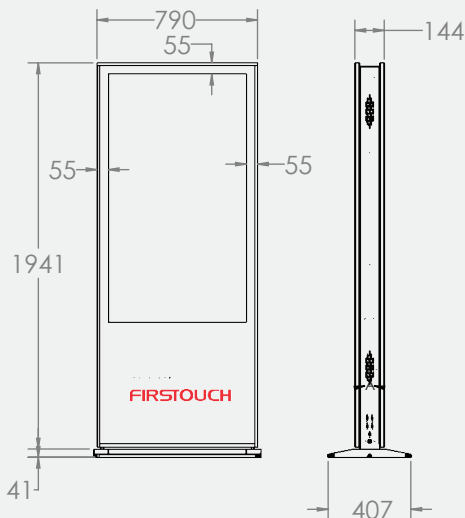

55" 4K DUAL SIDE DIGITAL STANDEE

Firstouch Versatile, Dual Side Signage Kiosk.
Easy To Operate 55" 4k Screen With In-Built
Signage Player To Show Display On
Two Sides Simultaneously.

55" DUAL SIDE DIGITAL STANDEE Model No. FTDKI55V

Display	Technology	IPS
	Display Size	55"
	Resolution	3840X2160
	Orientation	Portrait
	Aspect Ratio	9:16
	Contrast Ratio	3000:01:00
	Brightness	500nits
	Viewing angle	178°H/178°V
Computer	Processor	Amlogic S905X3 64-bit quad core ARM® Cortex™ A55 CPU
	RAM	2x 4GB
	Storage	2x 32GB
	Response Time	<5ms
	Networking	LAN, Wi-Fi
Ports	USB	Available
	LAN	Available
	HDMI	Available
	-	-
Software		Signage Player
	OS	Android 9.0
Machenicals	Dimensions	1900X820X350mm
	Material	Mild Steel/Aluminium
Power	Power Supply	100~240V AC
	Power Consumption in Operating Mode (Maximum) (watt)	150W max
Environmental	Operating Temperature	<45 °C
	Power Consumption	120w
	Duty Cycle	24x7
Certification	Certification	CE, ROHS,BIS
Accessories		LAN CABLE, POWER CABLE, REMOTE, AAA CELL