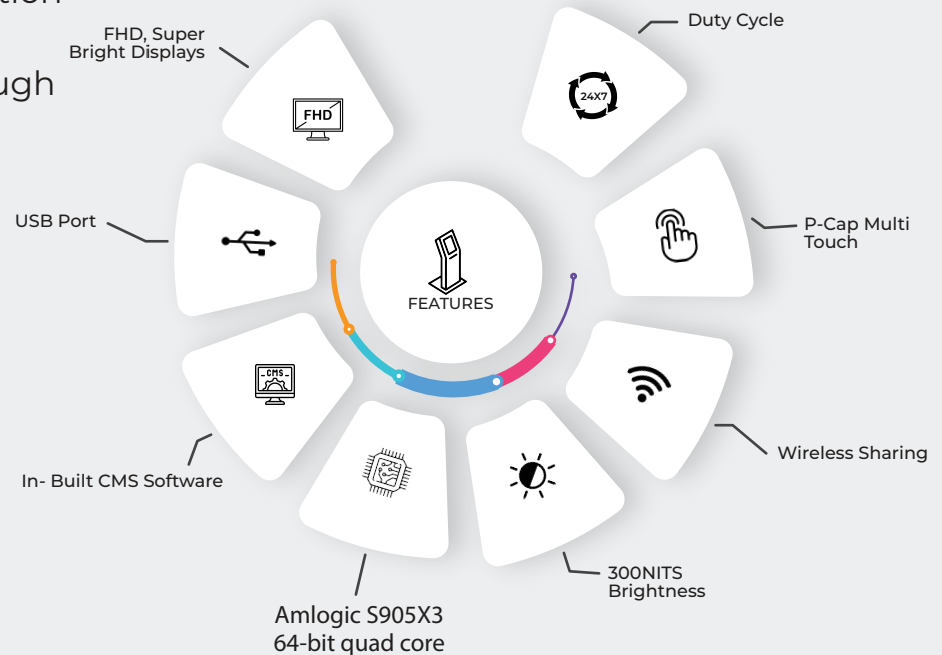

21.5" FHD INTERACTIVE INFORMATION KIOSK

Firstouch Stylish Portable, Easy To Operate 21.5" FHD interactive information kiosk With In built Player To Show Any Kind Of Content Remotely Through CMS. Now Showcase Promotions, Offers In A Smart Way

21.5" INTERACTIVE INFORMATION KIOSK Model No FTKI22A

Display	Display Technology	Colour LED TFT Screen
	Screen Size	21.5"
	Resolution	1920x1080
	Touch Technology	P-Cap Multi Touch
	Aspect Ratio	16:09
	Contrast Ratio	3000:01:00
	Orientation	Landscape
	Brightness	250nits
Computer	Processor	Amlogic S905X3 64-bit quad core ARM® Cortex™ A55 CPU
	RAM	4 GB
	Storage	32 GB
	Operating System	Android 9.0
	Network	Wi-Fi, LAN
Audio	Number of Speakers	2x5W
Internal Ports	USB	3
	HDMI	1
	VGA	0
	LAN In	1
	Audio	1
Software	OPTIONAL	SIGNAGE WPS Office
Mechanical	Matrial	Mild Steel
	Mounting Arrangement	Floor Mount
	Dimensions	1560 x 650 x 580 mm
Electricals	Power Supply	100 ~ 240V AC
	Power Consumption in Operating Mode (Maximum) (watt)	40 W
Enviormental	Operating Temperature	45
	Operating Humidity	80%
	Duty Cycle	24x7
Certification	BIS Registration under CRS of Meity	CE, ROHS
Accessories		AC POWER CORD, LAN CABLE

32" FHD INTERACTIVE INFORMATION KIOSK

Firstouch Stylish Portable, Easy To Operate 32" FHD interactive information kiosk With In built Player To Show Any Kind Of Content Remotely Through CMS. Now Showcase Promotions, Offers In A Smart Way

43" FHD INTERACTIVE INFORMATION KIOSK

Firstouch Stylish Portable, Easy To Operate 43" FHD interactive information kiosk With In built Player To Show Any Kind Of Content Remotely Through CMS. Now Showcase Promotions, Offers In A Smart Way