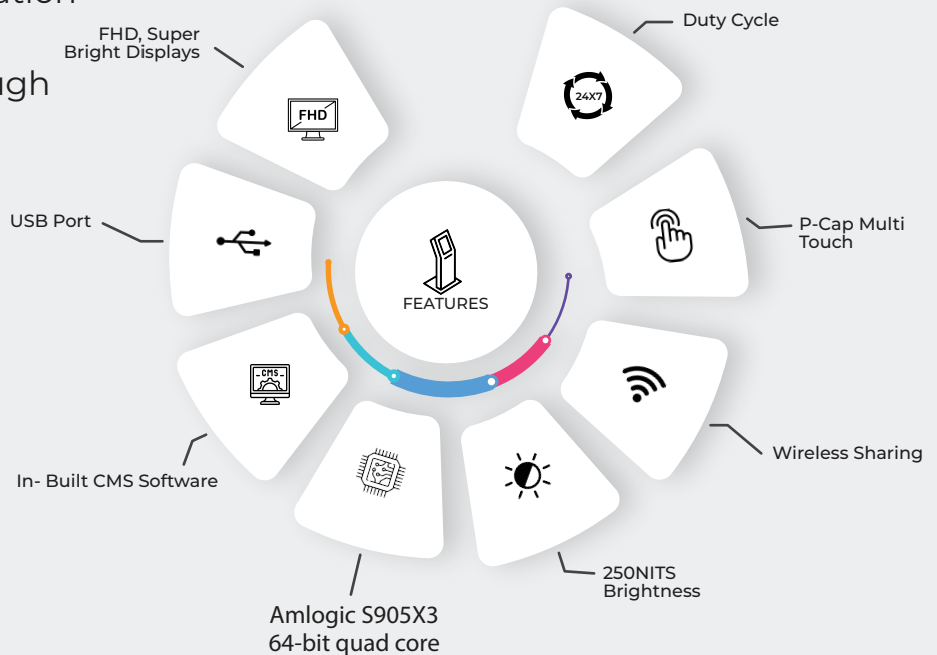

21.5" FHD INTERACTIVE INFORMATION KIOSK

Firstouch Stylish Portable, Easy To Operate 21.5" FHD interactive information kiosk With In built Player To Show Any Kind Of Content Remotely Through CMS. Now Showcase Promotions, Offers In A Smart Way

32" FHD INTERACTIVE INFORMATION KIOSK

Firstouch Stylish Portable, Easy To Operate 32" FHD interactive information kiosk With In built Player To Show Any Kind Of Content Remotely Through CMS. Now Showcase Promotions, Offers In A Smart Way

32" INTERACTIVE INFORMATION KIOSK Model No FTKI32A

Display	Display Technology	Colour LED TFT Screen
	Screen Size	32"
	Resolution	1920x1080
	Touch Technology	P-Cap Multi Touch
	Aspect Ratio	16:09
	Contrast Ratio	3000:01:00
	Orientation	Landscape
	Brightness	300nits
Computer	Processor	Amlogic S905X3 64-bit quad core ARM® Cortex™ A55 CPU
	RAM	4 GB
	Storage	32 GB
	Operating System	Android 9.0
	Network	Wi-Fi, LAN
Audio	Number of Speakers	2x5W
Internal Ports	USB	3
	HDMI	1
	VGA	0
	LAN In	1
	Audio	1
Software	OPTIONAL	SIGNAGE WPS Office
Mechanical	Matrial	Mild Steel
	Mounting Arrangement	Floor Mount
	Dimensions	1560X800X625 mm
Electricals	Power Supply	100 ~ 240V AC
	Power Consumption in Operating Mode (Maximum) (watt)	50 W
Enviormental	Operating Temperature	45
	Operating Humidity	80%
	Duty Cycle	24x7
Certification	BIS Registration under CRS of Meity	CE, ROHS
Accessories		AC POWER CORD, LAN CABLE

43" FHD INTERACTIVE INFORMATION KIOSK

Firstouch Stylish Portable, Easy To Operate 43" FHD interactive information kiosk With In built Player To Show Any Kind Of Content Remotely Through CMS. Now Showcase Promotions, Offers In A Smart Way