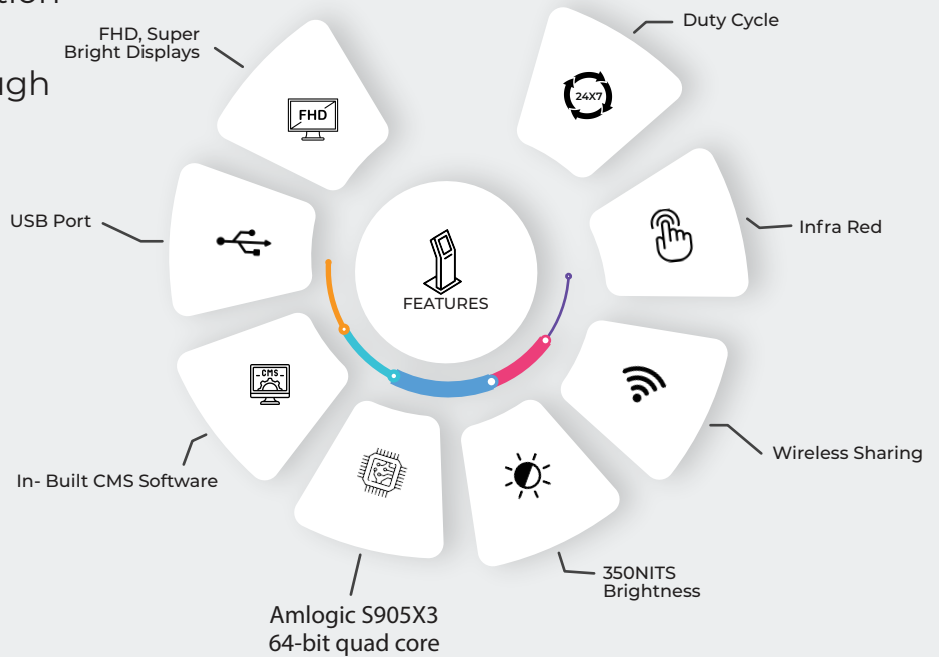

21.5" FHD INTERACTIVE INFORMATION KIOSK

Firstouch Stylish Portable, Easy To Operate 21.5" FHD interactive information kiosk With In built Player To Show Any Kind Of Content Remotely Through CMS. Now Showcase Promotions, Offers In A Smart Way

32" FHD INTERACTIVE INFORMATION KIOSK

Firstouch Stylish Portable, Easy To Operate 32" FHD interactive information kiosk With In built Player To Show Any Kind Of Content Remotely Through CMS. Now Showcase Promotions, Offers In A Smart Way

32" INTERACTIVE INFORMATION KIOSK Model No FTKI32A

Display	Display Technology	Colour LED TFT Screen
	Screen Size	32"
	Resolution	1920x1080
	Touch Technology	P-Cap Multi Touch
	Aspect Ratio	16:09
	Contrast Ratio	3000:01:00
	Orientation	Landscape
	Brightness	300nits
Computer	Processor	Amlogic S905X3 64-bit quad core ARM® Cortex™ A55 CPU
	RAM	4 GB
	Storage	32 GB
	Operating System	Android 9.0
	Network	Wi-Fi, LAN
Audio	Number of Speakers	2x5W
Internal Ports	USB	3
	HDMI	1
	VGA	0
	LAN In	1
	Audio	1
Software	OPTIONAL	SIGNAGE WPS Office
Mechanical	Matrial	Mild Steel
	Mounting Arrangement	Floor Mount
	Dimensions	1560X800X625 mm
Electricals	Power Supply	100 ~ 240V AC
	Power Consumption in Operating Mode (Maximum) (watt)	50 W
Enviormental	Operating Temperature	45
	Operating Humidity	80%
	Duty Cycle	24x7
Certification	BIS Registration under CRS of Meity	CE, ROHS
Accessories		AC POWER CORD, LAN CABLE

43" FHD INTERACTIVE INFORMATION KIOSK

Firstouch Stylish Portable, Easy To Operate 43" FHD interactive information kiosk With In built Player To Show Any Kind Of Content Remotely Through CMS. Now Showcase Promotions, Offers In A Smart Way