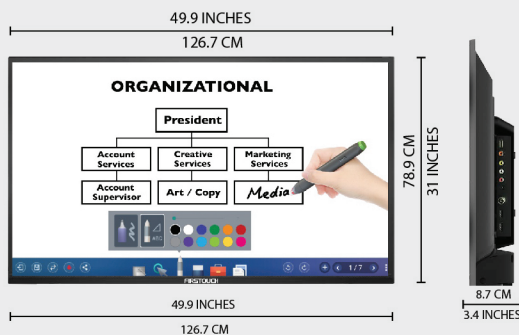

THINK TOUCH
FIRSTOUCH

55"
4K UHD
INTERACTIVE
FLAT PANEL

Firstouch 55" 4k UHD Interactive Flat Panel give you unmatched picture quality and great audio ideally. The processor is designed to operate smoothly for Touch applicaons.

55" UHD INTERACTIVE FLAT PANEL Model FTIP55A		
Display	Panel Technology	In-Plane Switching (IPS)
	Display Size	55"
	Resolution	3840 x 2160 (UHD)
	Orientation	Landscape
	Aspect Ratio	16:09
	Contrast Ratio	5000:01:00
	Brightness	450nits
	Viewing angle	178°H/178°V
	Touch type	Infra-Red Touch, 20Points Touch
	Glass	4mm, Morsel 7 grade tempered glass, Explosion Proof, Anti Glare
	Touch Object	All Opaque Object, Such as Finger, Pen Etc.
	Minimum touch object	≥ 1MM
Computer	Processor	Hi3751V560, Quad-core A55,1.5 GHz
	Operating System	Android 11
	Network	LAN,Wi-Fi, Bluetooth
	RAM	4/8GB*
	Storage	32/64*/128GB*
Audio	Response Time	8ms
	Inbuilt Speakers	2x15w
Ports	USB	4
	Touch USB	2
	HDMI	3
	VGA	Optional
	PC Audio	1
	RJ45, RS232	1
	Mic	1
	Ear Phone	1
OPS Slot	1	
Software		Inbuilt Signage Software, Whiteboard,miracast
Mechanical	Mounting Arrangement	VESA MOUNT
	Bezel Size	9mm
	Product dimensions	1267.8 X 87.4 X 789.9mm
Environmental	Power Supply	AC 100-240V~/2~5A/ 60-50Hz
	Operating Temperature	Work:0°C ~50°C: Storage: -10° ~ 60°
	Operating Humidity	Work:10%-90%: Storage:0 to 95% (non-Condensing)
	Work duty	16 x 7
	Power Consumption in Operating Mode (Maximum) (watt)	200 Watt Max
Certification		CE,ROHS,BIS
Accessories	Included	Wall Mount,Touch USB cable, Power Cable,Remote,2 Stylish pen