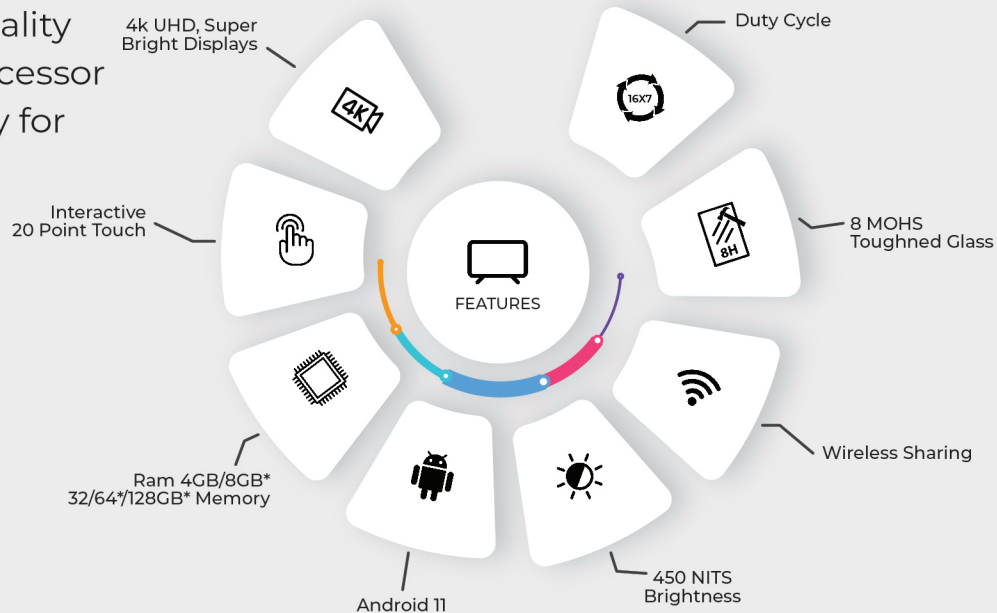

THINK TOUCH
FIRSTOUCH

55"
4K UHD
INTERACTIVE
FLAT PANEL

Firstouch 55" 4k UHD Interactive Flat Panel give you unmatched picture quality and great audio ideally. The processor is designed to operate smoothly for Touch applicaons.

55" UHD INTERACTIVE FLAT PANEL Model FTIP55A		
Display	Panel Technology	In-Plane Switching (IPS)
	Display Size	55"
	Resolution	3840 x 2160 (UHD)
	Orientation	Landscape
	Aspect Ratio	16:09
	Contrast Ratio	5000:01:00
	Brightness	450nits
	Viewing angle	178°H/178°V
	Touch type	Infra-Red Touch, 20Points Touch
	Glass	4mm, Morsel 7 grade tempered glass, Explosion Proof, Anti Glare
	Touch Object	All Opaque Object, Such as Finger, Pen Etc.
	Minimum touch object	≥ 1MM
Computer	Processor	Hi3751V560, Quad-core A55,1.5 GHz
	Operating System	Android 11
	Network	LAN,Wi-Fi, Bluetooth
	RAM	4/8GB*
	Storage	32/64*/128GB*
Audio	Response Time	8ms
	Inbuilt Speakers	2x15w
Ports	USB	4
	Touch USB	2
	HDMI	3
	VGA	Optional
	PC Audio	1
	RJ45, RS232	1
	Mic	1
	Ear Phone	1
OPS Slot	1	
Software		Inbuilt Signage Software, Whiteboard,miracast
Mechanical	Mounting Arrangement	VESA MOUNT
	Bezel Size	9mm
	Product dimensions	1267.8 X 87.4 X 789.9mm
Environmental	Power Supply	AC 100-240V~/2~5A/ 60-50Hz
	Operating Temperature	Work:0°C ~50°C: Storage: -10° ~ 60°
	Operating Humidity	Work:10%-90%: Storage:0 to 95% (non-Condensing)
	Work duty	16 x 7
	Power Consumption in Operating Mode (Maximum) (watt)	200 Watt Max
Certification		CE,ROHS,BIS
Accessories	Included	Wall Mount,Touch USB cable, Power Cable,Remote,2 Stylish pen