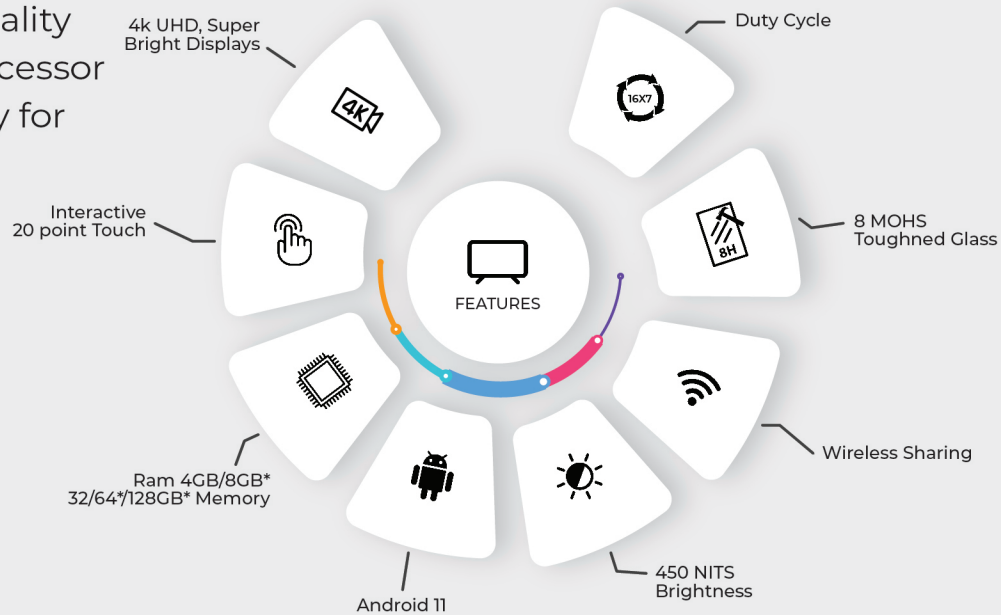

65" 4K UHD INTERACTIVE FLAT PANEL

THINK TOUCH FIRSTOUCH

Firstouch 65" 4k UHD Interactive Flat Panel give you unmatched picture quality and great audio ideally. The processor is designed to operate smoothly for Touch applications.

65" UHD INTERACTIVE FLAT PANEL Model FTIP65A		
Display	Panel Technology	In-Plane Switching (IPS)
	Display Size	65"
	Resolution	3840 x 2160 (UHD)
	Orientation	Landscape
	Aspect Ratio	16:09
	Contrast Ratio	4000:01:00
	Brightness	450nits
	Viewing angle	178°H/178°V
	Touch type	Infra-Red Touch, 20Points Touch
	Glass	4mm, Morsel 7 grade tempered glass, Explosion Proof, Anti Glare
	Touch Object	All Opaque Object, Such as Finger, Pen Etc.
Minimum touch object	≥ 1MM	
Computer	Processor	Hi3751V560, Quad-core A55,1.5 GHz
	Operating System	Android 11
	Network	LAN,Wi-Fi, Bluetooth
	RAM	4/8GB*
	Storage	32/64*/128GB*
Audio	Response Time	8ms
	Inbuilt Speakers	2x15w
Ports	USB	4
	Touch USB	2
	HDMI	3
	VGA	Optional
	PC Audio	1
	RJ45, RS232	1
	Mic	1
	Ear Phone	1
OPS Slot	1	
Software	Inbuilt Signage Software, Whiteboard,miracast	
Mechanical	Mounting Arrangement	VESA MOUNT
	Bezel Size	15mm
	Product dimensions	1479.9 X 923.6 X 106.1mm
Environmental	Power Supply	AC 100-240V~/2~5A/ 60-50Hz
	Operating Temperature	Work:0°C ~50°C; Storage: -10° ~ 60°
	Operating Humidity	Work:10%-90%; Storage:0 to 95% (non-Condensing)
	Work duty	16 x 7
	Power Consumption in Operating Mode (Maximum) (watt)	250 Watt Max
Certification	CE,ROHS,BIS	
Accessories	Included	Touch USB cable,Power Cable Remote, 2 Stylish pen