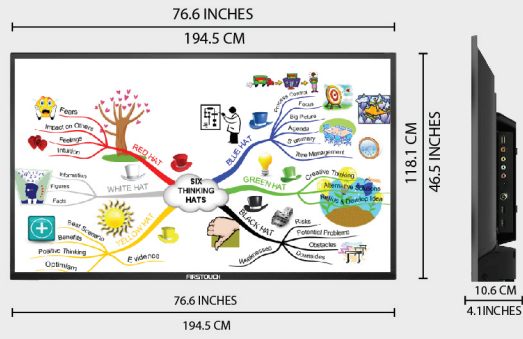

85" 4K UHD INTERACTIVE FLAT PANEL

THINK TOUCH FIRSTOUCH

Firstouch 85" 4k UHD Interactive Flat Panel give you unmatched picture quality and great audio ideally. The processor is designed to operate smoothly for Touch applications.

85" UHD INTERACTIVE FLAT PANEL Model FTIP85A		
Display	Panel Technology	In-Plane Switching (IPS)
	Display Size	85"
	Resolution	3840 x 2160 (UHD)
	Orientation	Landscape
	Aspect Ratio	16:09
	Contrast Ratio	5000:01:00
	Brightness	450nits
	Viewing angle	178°H/178°V
	Touch type	Infra-Red Touch
	Glass	4mm, Physical 7 Grade Tempered Glass, Explosion Proof, Anti Glare
	Touch Object	All Opaque object, such as finger, pen etc.
Minimum touch object	≥ 1MM	
Computer	Processor	Hi3751V560, Quad-core A55,1.5 GHz
	Operating System	Android 11
	Network	LAN,Wi-Fi, Bluetooth
	RAM	4/8GB*
	Storage	32/64*/128GB*
Audio	Response Time	8ms
	Inbuilt Speakers	2x15w
Ports	USB	4
	Touch USB	2
	HDMI	3
	VGA	Optional
	PC Audio	Optional
	RJ45, RS232	1
	Mic	1
	Ear Phone	1
Software	OPS Slot	1
		Inbuilt Signage Software, Whiteboard,miracast
Mechanical	Mounting Arrangement	VESA MOUNT
	Bezel Size	15mm
	Product dimensions	1946 X 106.4 X 1181.8mm
Environmental	Power Supply	AC 100-240V~/2~5A/ 60-50Hz
	Operating Temperature	Work:0°C ~50°C: Storage: -10° ~ 60°
	Operating Humidity	Work:10%-90%: Storage:0 to 95% (non-Condensing)
	Work duty	16 x 7
	Power Consumption in Operating Mode (Maximum) (watt)	450 Watt Max
Certification		CE,ROHS,BIS
Accessories	Included	Touch USB cable,Power Cable Remote, 2 Stylish pen