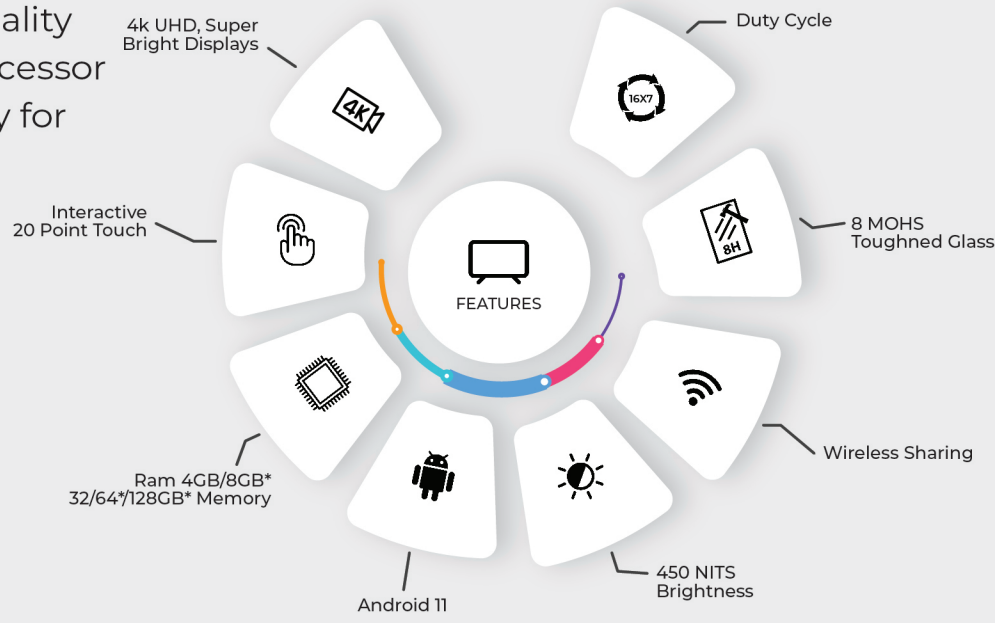

85" 4K UHD INTERACTIVE FLAT PANEL

THINK TOUCH FIRSTOUCH

Firstouch 85" 4k UHD Interactive Flat Panel give you unmatched picture quality and great audio ideally. The processor is designed to operate smoothly for Touch applications.

85" UHD INTERACTIVE FLAT PANEL Model FTIP85A		
Display	Panel Technology	In-Plane Switching (IPS)
	Display Size	85"
	Resolution	3840 x 2160 (UHD)
	Orientation	Landscape
	Aspect Ratio	16:09
	Contrast Ratio	5000:01:00
	Brightness	450nits
	Viewing angle	178°H/178°V
	Touch type	Infra-Red Touch
	Glass	4mm, Physical 7 Grade Tempered Glass, Explosion Proof, Anti Glare
	Touch Object	All Opaque object, such as finger, pen etc.
Minimum touch object	≥ 1MM	
Computer	Processor	Hi3751V560, Quad-core A55,1.5 GHz
	Operating System	Android 11
	Network	LAN,Wi-Fi, Bluetooth
	RAM	4/8GB*
	Storage	32/64*/128GB*
Audio	Response Time	8ms
	Inbuilt Speakers	2x15w
Ports	USB	4
	Touch USB	2
	HDMI	3
	VGA	Optional
	PC Audio	Optional
	RJ45, RS232	1
	Mic	1
	Ear Phone	1
Software	OPS Slot	1
		Inbuilt Signage Software, Whiteboard,miracast
Mechanical	Mounting Arrangement	VESA MOUNT
	Bezel Size	15mm
	Product dimensions	1946 X 106.4 X 1181.8mm
Environmental	Power Supply	AC 100-240V~/2~5A/ 60-50Hz
	Operating Temperature	Work:0°C ~50°C: Storage: -10° ~ 60°
	Operating Humidity	Work:10%-90%: Storage:0 to 95% (non-Condensing)
	Work duty	16 x 7
	Power Consumption in Operating Mode (Maximum) (watt)	450 Watt Max
Certification		CE,ROHS,BIS
Accessories	Included	Touch USB cable,Power Cable Remote, 2 Stylish pen