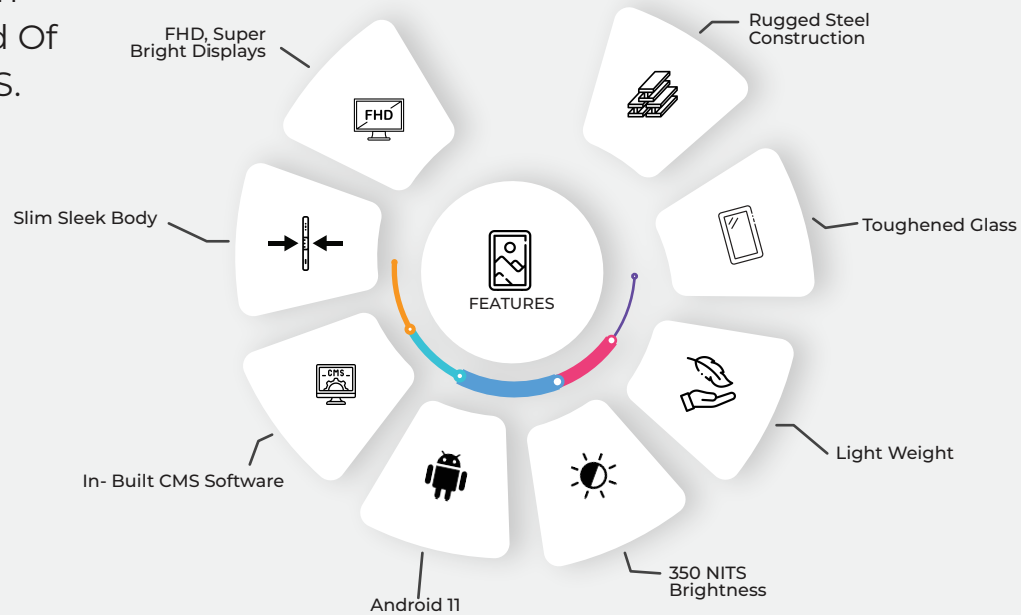

43" FHD DIGITAL STANDEE

Firstouch Stylish Slim, Portable, Easy To Operate 43" Digital Standee With In built Player To Show Any Kind Of Content Remotely Through CMS. Now Showcase Promotions, Offers In A Smart Way

43" A FRAME DIGITAL STANDEE Model No. FTKI43V		
	Technology	IPS
Display	Display Size	43"
	Resolution	1920x1080
	Orientation	Portrait
	Aspect Ratio	9:16
	Contrast Ratio	3000:01:00
	Brightness	350nits
	Viewing angle	178°H/178°V
	Computer	Processor
RAM		4 GB
Storage		32 GB
Response Time		<5ms
Audio	Networking	LAN, Wi-Fi
	Inbuilt Speaker	2x10w
Ports	USB	3
	LAN, HDMI	1
	AUDIO In	1
Software		Signage Player
	OS	Android 9.0
Mechanicals	Dimensions	1825X670X350mm
	Material	Mild Steel/Alluminium
Power	Power Supply	100~240V AC
	Power Consumption in Operating Mode (Maximum) (watt)	45W max
Environmental	Operating Temperature	<45 °C
	Power Consumption	45w
	Duty Cycle	24x7
Certification	Certification	CE, ROHS,BIS
Accessories		LAN CABLE, POWER CABLE, REMOTE, AAA CELL