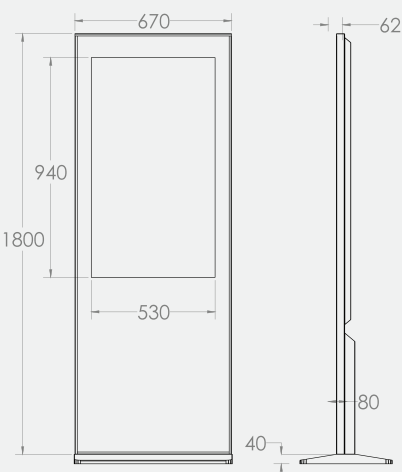

43" FHD DIGITAL STANDEE

Firstouch Stylish Slim, Portable, Easy To Operate 43" Digital Standee With In built Player To Show Any Kind Of Content Remotely Through CMS. Now Showcase Promotions, Offers In A Smart Way

43" A FRAME DIGITAL STANDEE Model No. FTKI43V		
	Technology	IPS
Display	Display Size	43"
	Resolution	1920x1080
	Orientation	Portrait
	Aspect Ratio	9:16
	Contrast Ratio	3000:01:00
	Brightness	350nits
	Viewing angle	178°H/178°V
	Computer	Processor
RAM		4 GB
Storage		32 GB
Response Time		<5ms
Audio	Networking	LAN, Wi-Fi
	Inbuilt Speaker	2x10w
Ports	USB	3
	LAN, HDMI	1
	AUDIO In	1
Software		Signage Player
	OS	Android 9.0
Mechanicals	Dimensions	1825X670X350mm
	Material	Mild Steel/Alluminium
Power	Power Supply	100~240V AC
	Power Consumption in Operating Mode (Maximum) (watt)	45W max
Environmental	Operating Temperature	<45 °C
	Power Consumption	45w
	Duty Cycle	24x7
Certification	Certification	CE, ROHS,BIS
Accessories		LAN CABLE, POWER CABLE, REMOTE, AAA CELL