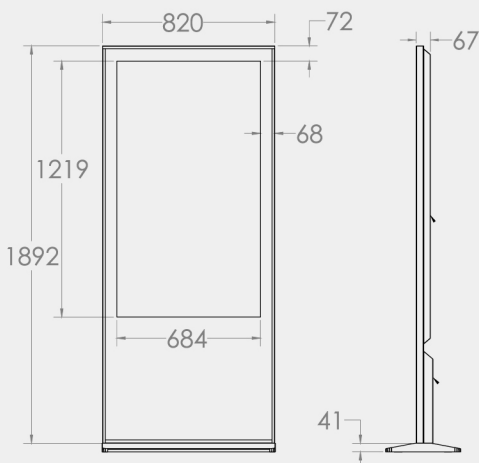

**65"**  
**4K**  
**DIGITAL**  
**STANDEE**

Firstouch Stylish Slim, Portable, Easy To Operate 65" 4k Digital Standee With In built Player To Show Any Kind Of Content Remotely Through CMS. Now Showcase Promotions, Offers In A Smart Way

<b>65" A FRAME DIGITAL STANDEE Model No. FTKI65V</b>		
	Technology	IPS
<b>Display</b>	Display Size	65"
	Resolution	3840X2160
	Orientation	Portrait
	Aspect Ratio	9:16
	Contrast Ratio	3000:01:00
	Brightness	400nits
	Viewing angle	178°H/178°V
	<b>Computer</b>	Processor
RAM		4 GB
Storage		32 GB
Response Time		<5ms
<b>Audio</b>	Networking	LAN, Wi-Fi
	Inbuilt Speaker	2x10w
<b>Ports</b>	USB	3
	LAN, HDMI	1
	AUDIO In	1
<b>Software</b>		Signage Player
	OS	Android 9.0
<b>Mechanicals</b>	Dimensions	2000X950X350mm
	Material	Mild Steel/Alluminium
<b>Power</b>	Power Supply	100~240V AC
	Power Consumption in Operating Mode (Maximum) (watt)	130W max
<b>Environmental</b>	Operating Temperature	<45 °C
	Power Consumption	120w
	Duty Cycle	24x7
<b>Certification</b>	Certification	CE, ROHS,BIS
<b>Accessories</b>		LAN CABLE, POWER CABLE, REMOTE, AAA CELL