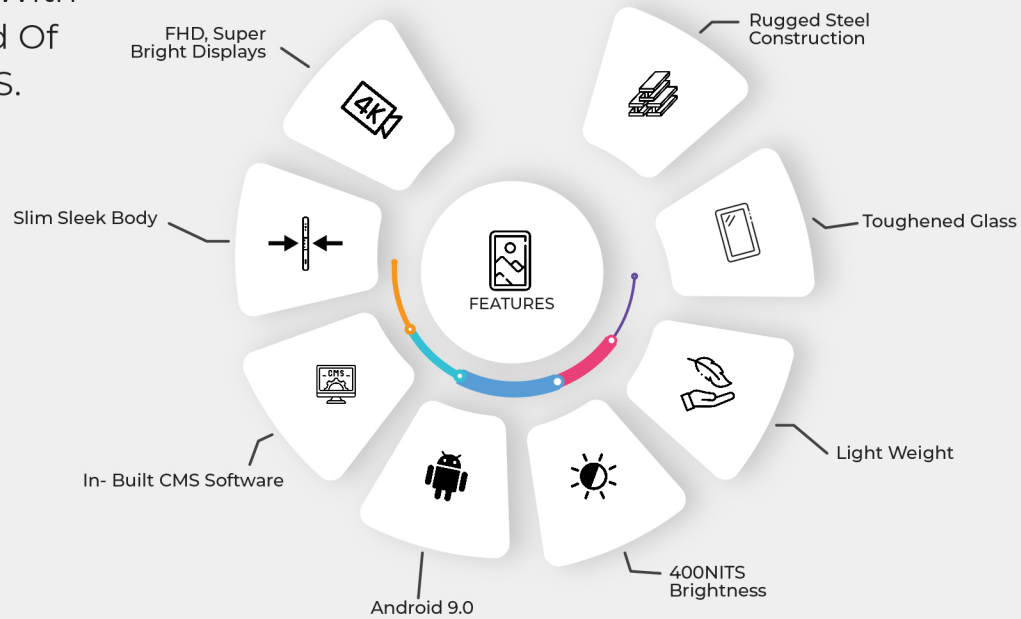

**65"**  
**4K**  
**DIGITAL**  
**STANDEE**

Firstouch Stylish Slim, Portable, Easy To Operate 65" 4k Digital Standee With In built Player To Show Any Kind Of Content Remotely Through CMS. Now Showcase Promotions, Offers In A Smart Way

<b>65" A FRAME DIGITAL STANDEE Model No. FTKI65V</b>		
	Technology	IPS
<b>Display</b>	Display Size	65"
	Resolution	3840X2160
	Orientation	Portrait
	Aspect Ratio	9:16
	Contrast Ratio	3000:01:00
	Brightness	400nits
	Viewing angle	178°H/178°V
	<b>Computer</b>	Processor
RAM		4 GB
Storage		32 GB
Response Time		<5ms
<b>Audio</b>	Networking	LAN, Wi-Fi
	Inbuilt Speaker	2x10w
<b>Ports</b>	USB	3
	LAN, HDMI	1
	AUDIO In	1
<b>Software</b>		Signage Player
	OS	Android 9.0
<b>Mechanicals</b>	Dimensions	2000X950X350mm
	Material	Mild Steel/Alluminium
<b>Power</b>	Power Supply	100~240V AC
	Power Consumption in Operating Mode (Maximum) (watt)	130W max
<b>Environmental</b>	Operating Temperature	<45 °C
	Power Consumption	120w
	Duty Cycle	24x7
<b>Certification</b>	Certification	CE, ROHS,BIS
<b>Accessories</b>		LAN CABLE, POWER CABLE, REMOTE, AAA CELL