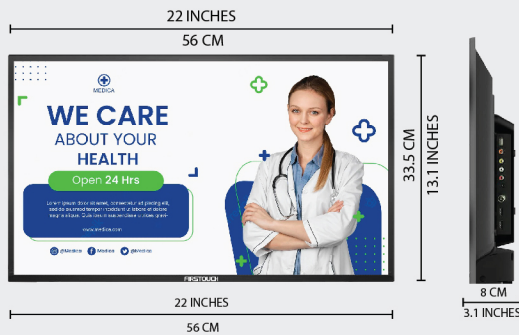

**THINK TOUCH**  
**FIRSTOUCH**

**24" HD**  
**SMART**  
**DISPLAY**

Firstouch 24" HD display give you unmatched picture quality and great audio ideally suited for open spaces that need large screens.

## 24" SMART DISPLAY Model No **FTWM24**

<b>Display</b>	Panel Technology	VA
	Display Size	24"
	Resolution	768x1366
	Orientation	Landscape
	Aspect Ratio	16:09
	Contrast Ratio	2000:01:00
	Brightness	250nits
	Viewing angle	178°H/178°V
<b>Computer</b>	Operating System	Android 9.0
	RAM	1GB
	Storage	8GB
	Availability of Bluetooth and Wi-Fi	Wi-Fi
	Response Time	8ms
<b>Audio</b>	Number of Speakers	2x10w
<b>Ports</b>	USB	2
	HDMI	2
	RJ45	1
<b>Software</b>	Inbuilt Signage Software	Signage Software
<b>Machanicals</b>	Dimensions	560 x 335 x 80 mm
<b>Power</b>	Power Supply	100~240V AC
	Power Consumption in Operating Mode (Maximum) (watt)	48W max
<b>Environmental</b>	Operating Temperature	45
	Operating Humidity	75%
	Duty Cycle	16x7
<b>Certification</b>	BIS Registration under CRS of Meity	CE, ROHS
<b>Accessories</b>	Accessories in Box	Remote Control,AAA Battery, User Manual, Table Stand, Wall Mount Bracket