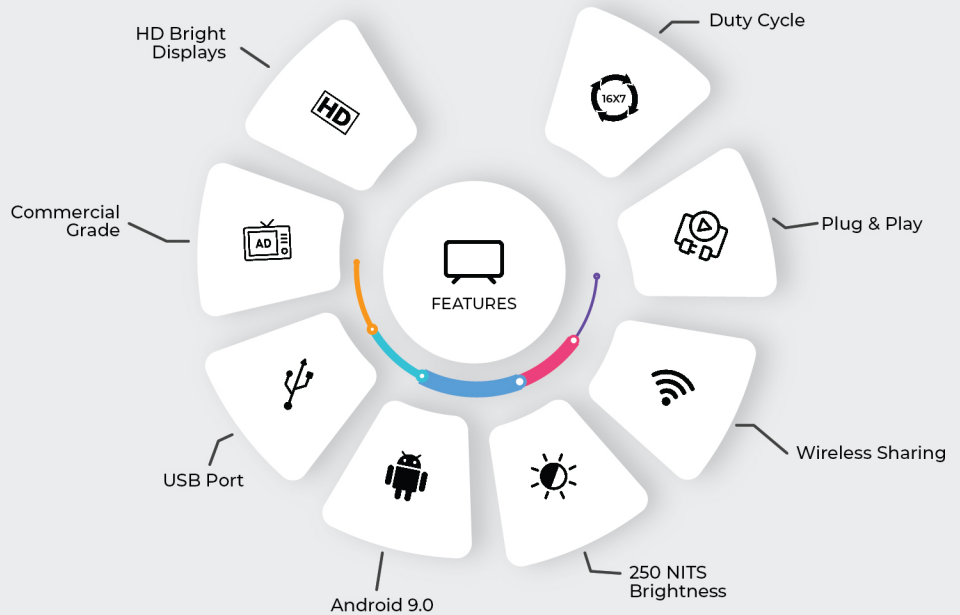

**THINK TOUCH**  
**FIRSTOUCH**

**24" HD**  
**SMART**  
**DISPLAY**

Firstouch 24" HD display give you unmatched picture quality and great audio ideally suited for open spaces that need large screens.

## 24" SMART DISPLAY Model No **FTWM24**

<b>Display</b>	Panel Technology	VA
	Display Size	24"
	Resolution	768x1366
	Orientation	Landscape
	Aspect Ratio	16:09
	Contrast Ratio	2000:01:00
	Brightness	250nits
	Viewing angle	178°H/178°V
<b>Computer</b>	Operating System	Android 9.0
	RAM	1GB
	Storage	8GB
	Availability of Bluetooth and Wi-Fi	Wi-Fi
	Response Time	8ms
<b>Audio</b>	Number of Speakers	2x10w
<b>Ports</b>	USB	2
	HDMI	2
	RJ45	1
<b>Software</b>	Inbuilt Signage Software	Signage Software
<b>Machanicals</b>	Dimensions	560 x 335 x 80 mm
<b>Power</b>	Power Supply	100~240V AC
	Power Consumption in Operating Mode (Maximum) (watt)	48W max
<b>Environmental</b>	Operating Temperature	45
	Operating Humidity	75%
	Duty Cycle	16x7
<b>Certification</b>	BIS Registration under CRS of Meity	CE, ROHS
<b>Accessories</b>	Accessories in Box	Remote Control,AAA Battery, User Manual, Table Stand, Wall Mount Bracket