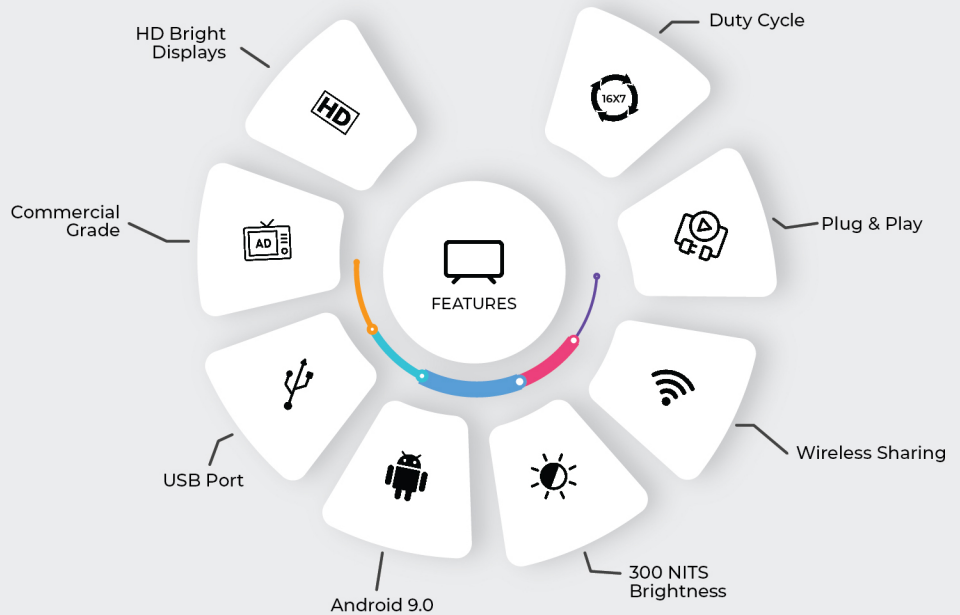

**THINK TOUCH FIRSTOUCH**

**32" HD SMART DISPLAY**

Firstouch 32" HD display give you unmatched picture quality and great audio ideally suited for open spaces that need large screens.

## 32" SMART DISPLAY Model No **FTWM32**

<b>Display</b>	Panel Technology	VA
	Display Size	32"
	Resolution	768x1366
	Orientation	Landscape
	Aspect Ratio	16:09
	Contrast Ratio	3000:01:00
	Brightness	300nits
	Viewing angle	178°H/178°V
<b>Computer</b>	Operating System	Android 9.0
	RAM	1GB
	Storage	8GB
	Availability of Bluetooth and Wi-Fi	Wi-Fi
	Response Time	8ms
<b>Audio</b>	Number of Speakers	2x10w
<b>Ports</b>	USB	2
	HDMI	2
	RJ45	1
<b>Software</b>	Inbuilt Signage Software	Signage Software
<b>Mechanicals</b>	Dimensions	730 x 430 x 80 mm
<b>Power</b>	Power Supply	100~240V AC
	Power Consumption in Operating Mode (Maximum) (watt)	50W max
<b>Environmental</b>	Operating Temperature	45
	Operating Humidity	75%
	Duty Cycle	16x7
<b>Certification</b>	BIS Registration under CRS of Meity	CE, ROHS
<b>Accessories</b>	Accessories in Box	Remote Control,AAA Battery, User Manual, Table Stand, Wall Mount Bracket