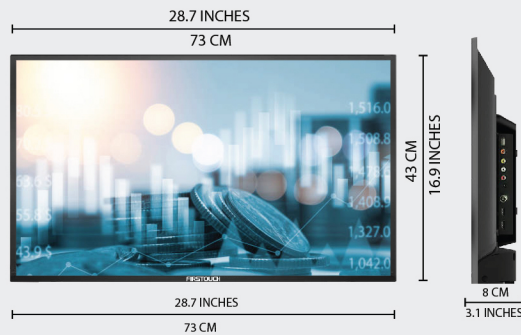

**THINK TOUCH FIRSTOUCH**

**32" HD SMART DISPLAY**

Firstouch 32" HD display give you unmatched picture quality and great audio ideally suited for open spaces that need large screens.

## 32" SMART DISPLAY Model No **FTWM32**

<b>Display</b>	Panel Technology	VA
	Display Size	32"
	Resolution	768x1366
	Orientation	Landscape
	Aspect Ratio	16:09
	Contrast Ratio	3000:01:00
	Brightness	300nits
	Viewing angle	178°H/178°V
<b>Computer</b>	Operating System	Android 9.0
	RAM	1GB
	Storage	8GB
	Availability of Bluetooth and Wi-Fi	Wi-Fi
	Response Time	8ms
<b>Audio</b>	Number of Speakers	2x10w
<b>Ports</b>	USB	2
	HDMI	2
	RJ45	1
<b>Software</b>	Inbuilt Signage Software	Signage Software
<b>Mechanicals</b>	Dimensions	730 x 430 x 80 mm
<b>Power</b>	Power Supply	100~240V AC
	Power Consumption in Operating Mode (Maximum) (watt)	50W max
<b>Environmental</b>	Operating Temperature	45
	Operating Humidity	75%
	Duty Cycle	16x7
<b>Certification</b>	BIS Registration under CRS of Meity	CE, ROHS
<b>Accessories</b>	Accessories in Box	Remote Control,AAA Battery, User Manual, Table Stand, Wall Mount Bracket