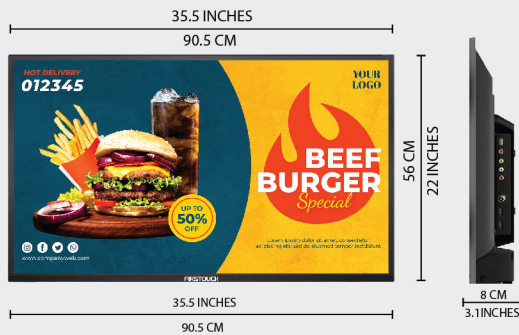

# 43" FULL HD SMART DISPLAY

THINK TOUCH FIRST TOUCH

Firstouch 43" Full HD display give you unmatched picture quality and great audio ideally suited for open spaces that need large screens.

## 43" SMART DISPLAY Model No **FTWM43A**

<b>Display</b>	Panel Technology	VA
	Display Size	43"
	Resolution	1080x1920
	Orientation	Landscape
	Aspect Ratio	16:09
	Contrast Ratio	3000:01:00
	Brightness	350nits
	Viewing angle	178°H/178°V
<b>Computer</b>	Operating System	Android 9.0
	RAM	1GB
	Storage	8GB
	Availability of Bluetooth and Wi-Fi	Wi-Fi
	Response Time	8ms
<b>Audio</b>	Number of Speakers	2x10w
<b>Ports</b>	USB	2
	HDMI	2
	RJ45	1
<b>Software</b>	Inbuilt Signage Software	Signage Software
<b>Mechanicals</b>	Dimensions	905 x 560 x 80 mm
<b>Power</b>	Power Supply	100~240V AC
	Power Consumption in Operating Mode (Maximum) (watt)	75W max
<b>Environmental</b>	Operating Temperature	45
	Operating Humidity	75%
	Duty Cycle	16x7
<b>Certification</b>	BIS Registration under CRS of Meity	CE, ROHS, BIS
<b>Accessories</b>	Accessories in Box	Remote Control,AAA Battery, User Manual, Table Stand, Wall Mount Bracket