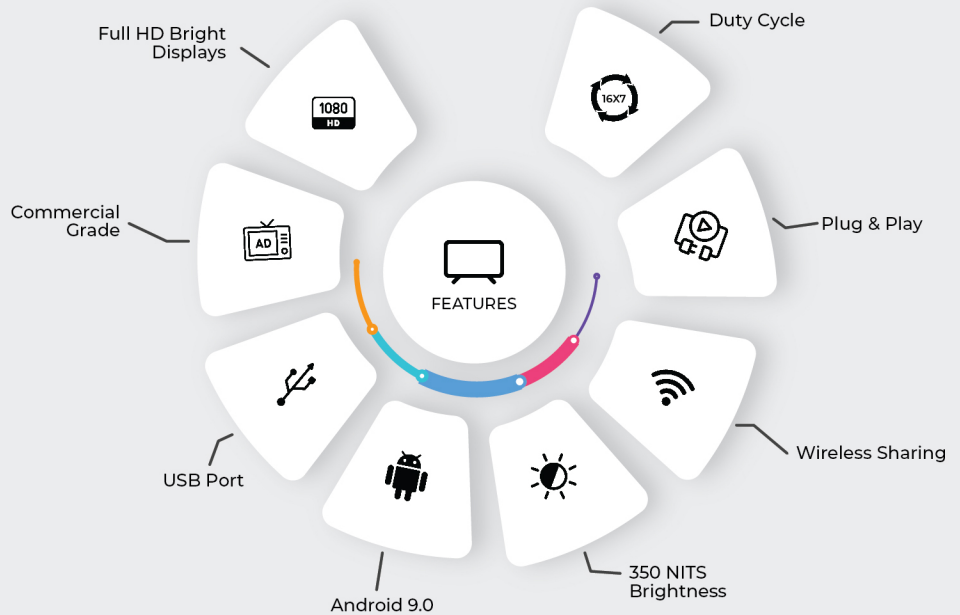

# 43" FULL HD SMART DISPLAY

THINK TOUCH FIRST TOUCH

Firstouch 43" Full HD display give you unmatched picture quality and great audio ideally suited for open spaces that need large screens.

## 43" SMART DISPLAY Model No **FTWM43A**

<b>Display</b>	Panel Technology	VA
	Display Size	43"
	Resolution	1080x1920
	Orientation	Landscape
	Aspect Ratio	16:09
	Contrast Ratio	3000:01:00
	Brightness	350nits
	Viewing angle	178°H/178°V
<b>Computer</b>	Operating System	Android 9.0
	RAM	1GB
	Storage	8GB
	Availability of Bluetooth and Wi-Fi	Wi-Fi
	Response Time	8ms
<b>Audio</b>	Number of Speakers	2x10w
<b>Ports</b>	USB	2
	HDMI	2
	RJ45	1
<b>Software</b>	Inbuilt Signage Software	Signage Software
<b>Mechanicals</b>	Dimensions	905 x 560 x 80 mm
<b>Power</b>	Power Supply	100~240V AC
	Power Consumption in Operating Mode (Maximum) (watt)	75W max
<b>Environmental</b>	Operating Temperature	45
	Operating Humidity	75%
	Duty Cycle	16x7
<b>Certification</b>	BIS Registration under CRS of Meity	CE, ROHS, BIS
<b>Accessories</b>	Accessories in Box	Remote Control,AAA Battery, User Manual, Table Stand, Wall Mount Bracket