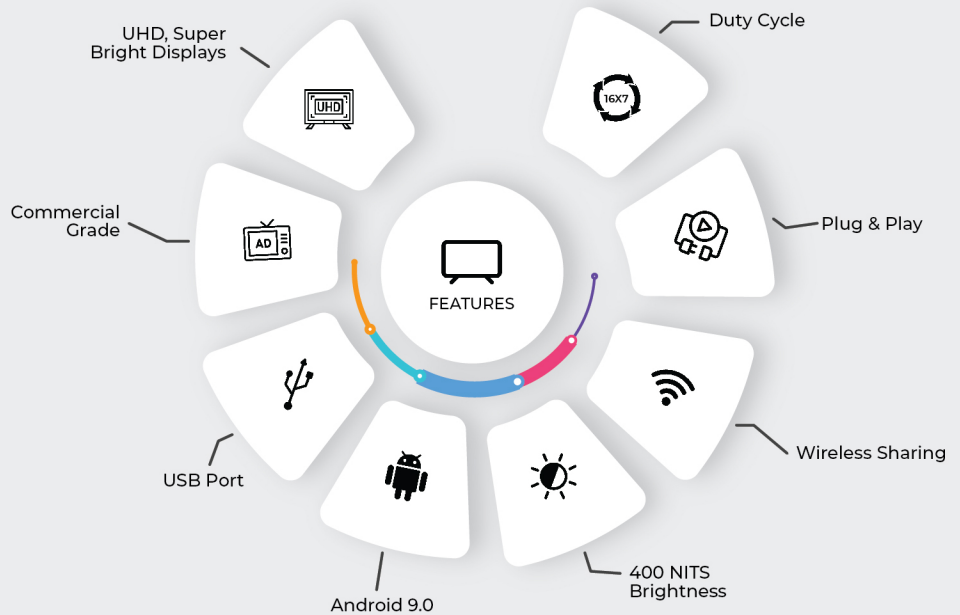

# 49" UHD SMART DISPLAY

**THINK TOUCH FIRSTOUCH**

Firstouch 49" UHD display give you unmatched picture quality and great audio ideally suited for open spaces that need large screens.

## 49" UHD SMART DISPLAY Model No **FTWM49A**

<b>Display</b>	Panel Technology	VA
	Display Size	49"
	Resolution	3840x2160 (UHD)
	Orientation	Landscape
	Aspect Ratio	16:09
	Contrast Ratio	5000:01:00
	Brightness	400nits
	Viewing angle	178°H/178°V
<b>Computer</b>	Operating System	Android 9.0
	RAM	2GB
	Storage	16GB
	Availability of Bluetooth and Wi-Fi	Bluetooth and Wi-Fi
	Response Time	8ms
<b>Audio</b>	Number of Speakers	2x10w
<b>Ports</b>	USB	2
	HDMI	3
	RJ45	1
<b>Software</b>	Inbuilt Signage Software	Signage Software
<b>Machanicals</b>	Dimensions	1120 x 655 x 85 mm
<b>Power</b>	Power Supply	100~240V AC
	Power Consumption in Operating Mode (Maximum) (watt)	140 max
<b>Environmental</b>	Operating Temperature	45
	Operating Humidity	75%
	Duty Cycle	16x7
<b>Certification</b>	BIS Registration under CRS of Meity	CE, ROHS, BIS
<b>Accessories</b>	Accessories in Box	Remote Control,AAA Battery, User Manual, Table Stand, Wall Mount Bracket,