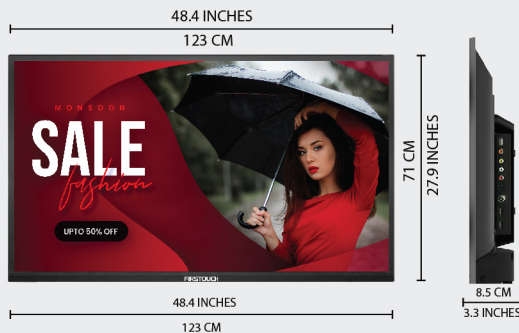

55" 4K UHD SMART DISPLAY

THINK **TOUCH**
FIRSTOUCH

Firstouch 55" 4k UHD display give you unmatched picture quality and great audio ideally suited for open spaces that need large screens.

55" UHD SMART DISPLAY Model No **FTWM55A**

Display	Panel Technology	VA
	Display Size	55"
	Resolution	3840x2160 (UHD)
	Orientation	Landscape
	Aspect Ratio	16:09
	Contrast Ratio	5000:01:00
	Brightness	400nits
	Viewing angle	178°H/178°V
Computer	Operating System	Android 9.0
	RAM	2GB
	Storage	16GB
	Availability of Bluetooth and Wi-Fi	Bluetooth and Wi-Fi
	Response Time	8ms
Audio	Number of Speakers	2x10w
Ports	USB	2
	HDMI	3
	RJ45	1
Software	Inbuilt Signage Software	Signage Software
Machanicals	Dimensions	1230 x 710 x 85 mm
Power	Power Supply	100~240V AC
	Power Consumption in Operating Mode (Maximum) (watt)	160W max
Environmental	Operating Temperature	45
	Operating Humidity	75%
	Duty Cycle	16x7
Certification	BIS Registration under CRS of Meity	CE, ROHS, BIS
Accessories	Accessories in Box	Remote Control,AAA Battery, User Manual, Table Stand, Wall Mount Bracket