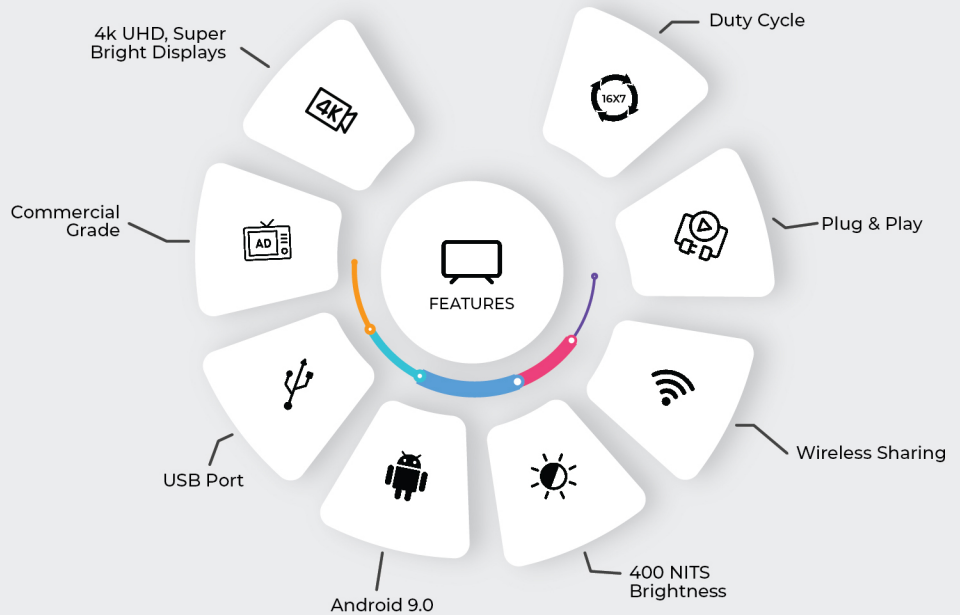

55" 4K UHD SMART DISPLAY

THINK **TOUCH**
FIRSTOUCH

Firstouch 55" 4k UHD display give you unmatched picture quality and great audio ideally suited for open spaces that need large screens.

55" UHD SMART DISPLAY Model No **FTWM55A**

Display	Panel Technology	VA
	Display Size	55"
	Resolution	3840x2160 (UHD)
	Orientation	Landscape
	Aspect Ratio	16:09
	Contrast Ratio	5000:01:00
	Brightness	400nits
	Viewing angle	178°H/178°V
Computer	Operating System	Android 9.0
	RAM	2GB
	Storage	16GB
	Availability of Bluetooth and Wi-Fi	Bluetooth and Wi-Fi
	Response Time	8ms
Audio	Number of Speakers	2x10w
Ports	USB	2
	HDMI	3
	RJ45	1
Software	Inbuilt Signage Software	Signage Software
Machanicals	Dimensions	1230 x 710 x 85 mm
Power	Power Supply	100~240V AC
	Power Consumption in Operating Mode (Maximum) (watt)	160W max
Environmental	Operating Temperature	45
	Operating Humidity	75%
	Duty Cycle	16x7
Certification	BIS Registration under CRS of Meity	CE, ROHS, BIS
Accessories	Accessories in Box	Remote Control,AAA Battery, User Manual, Table Stand, Wall Mount Bracket