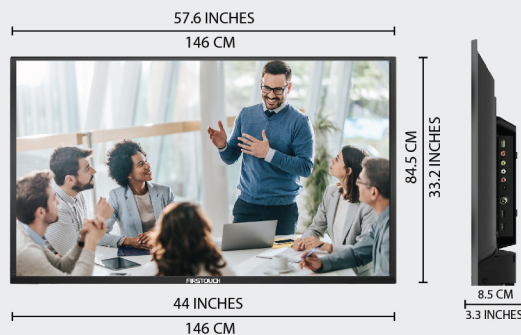

65" 4K UHD SMART DISPLAY

THINK TOUCH FIRSTOUCH

Firstouch 65" 4k UHD display give you unmatched picture quality and great audio ideally suited for open spaces that need large screens.

65" UHD SMART DISPLAY Model No **FTWM65A**

Display	Panel Technology	VA
	Display Size	65"
	Resolution	3840x2160 (UHD)
	Orientation	Landscape
	Aspect Ratio	16:09
	Contrast Ratio	5000:01:00
	Brightness	400nits
	Viewing angle	178°H/178°V
Computer	Operating System	Android 9.0
	RAM	2GB
	Storage	16GB
	Availability of Bluetooth and Wi-Fi	Bluetooth and Wi-Fi
	Response Time	8ms
Audio	Number of Speakers	2x10w
Ports	USB	2
	HDMI	3
	RJ45	1
Software	Inbuilt Signage Software	Signage Software
Machanicals	Dimensions	1230 x 710 x 85 mm
Power	Power Supply	100~240V AC
	Power Consumption in Operating Mode (Maximum) (watt)	220W max
Environmental	Operating Temperature	45
	Operating Humidity	75%
	Duty Cycle	16x7
Certification	BIS Registration under CRS of Meity	CE, ROHS, BIS
Accessories	Accessories in Box	Remote Control,AAA Battery, User Manual, Table Stand, Wall Mount Bracket