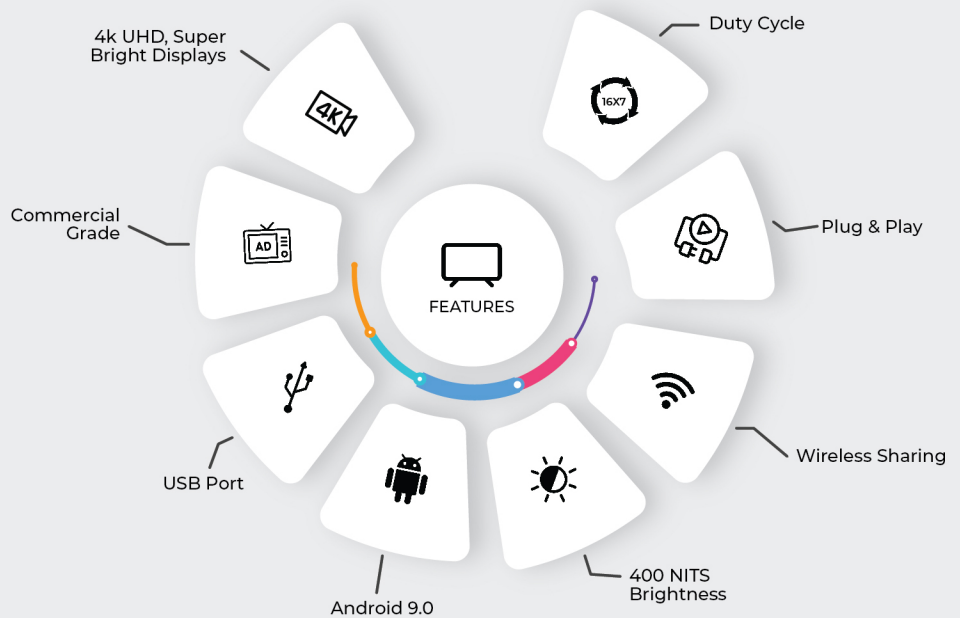

65" 4K UHD SMART DISPLAY

THINK TOUCH FIRSTOUCH

Firstouch 65" 4k UHD display give you unmatched picture quality and great audio ideally suited for open spaces that need large screens.

65" UHD SMART DISPLAY Model No **FTWM65A**

Display	Panel Technology	VA
	Display Size	65"
	Resolution	3840x2160 (UHD)
	Orientation	Landscape
	Aspect Ratio	16:09
	Contrast Ratio	5000:01:00
	Brightness	400nits
	Viewing angle	178°H/178°V
Computer	Operating System	Android 9.0
	RAM	2GB
	Storage	16GB
	Availability of Bluetooth and Wi-Fi	Bluetooth and Wi-Fi
	Response Time	8ms
Audio	Number of Speakers	2x10w
Ports	USB	2
	HDMI	3
	RJ45	1
Software	Inbuilt Signage Software	Signage Software
Machanicals	Dimensions	1230 x 710 x 85 mm
Power	Power Supply	100~240V AC
	Power Consumption in Operating Mode (Maximum) (watt)	220W max
Environmental	Operating Temperature	45
	Operating Humidity	75%
	Duty Cycle	16x7
Certification	BIS Registration under CRS of Meity	CE, ROHS, BIS
Accessories	Accessories in Box	Remote Control,AAA Battery, User Manual, Table Stand, Wall Mount Bracket