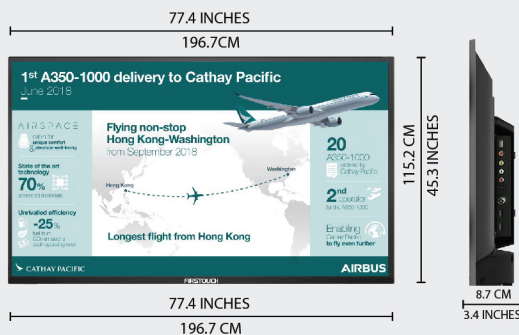

THINK TOUCH
FIRSTOUCH

86"
4K UHD
SMART
DISPLAY

Firstouch 86" 4k UHD display give you unmatched picture quality and great audio ideally suited for open spaces that need large screens.

86" UHD SMART DISPLAY Model No **FTWM86A**

Display	Panel Technology	VA
	Display Size	86"
	Resolution	3840x2160 (UHD)
	Orientation	Landscape
	Aspect Ratio	16:09
	Contrast Ratio	5000:01:00
	Brightness	500nits
	Viewing angle	178°H/178°V
Computer	Operating System	Android 9.0
	RAM	2GB
	Storage	16GB
	Availability of Bluetooth and Wi-Fi	Bluetooth and Wi-Fi
	Response Time	8ms
Audio	Number of Speakers	2x10w
Ports	USB	2
	HDMI	3
	RJ45	1
Software	Inbuilt Signage Software	Signage Software
Machanicals	Dimensions	1967 x 1152 x 87
Power	Power Supply	100~240V AC
	Power Consumption in Operating Mode (Maximum) (watt)	320W max
Environmental	Operating Temperature	45
	Operating Humidity	75%
	Duty Cycle	16x7
Certification	BIS Registration under CRS of Meity	CE, ROHS, BIS
Accessories	Accessories in Box	Remote Control,AAA Battery, User Manual, Table Stand, Wall Mount Bracket