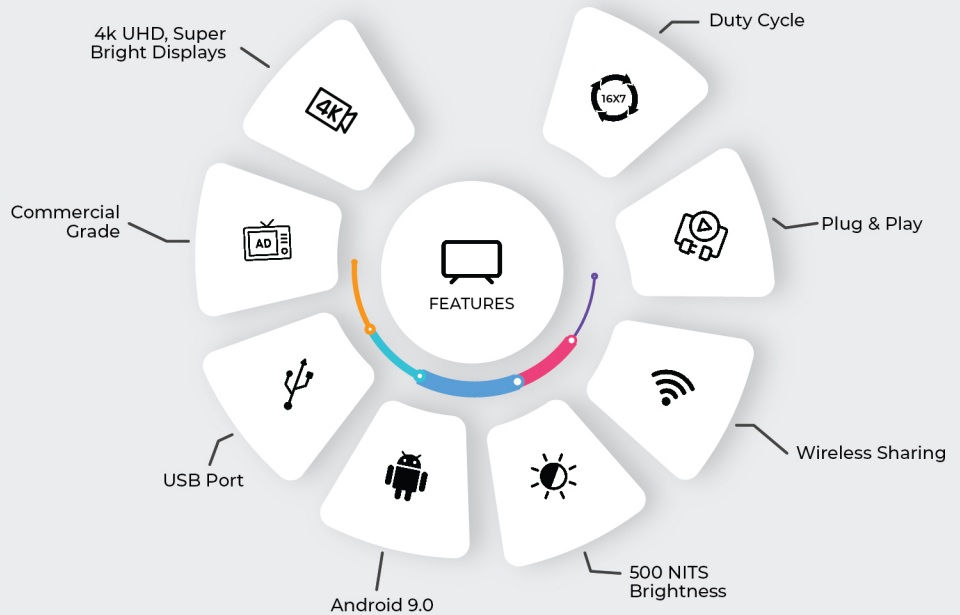

THINK TOUCH
FIRSTOUCH

86"
4K UHD
SMART
DISPLAY

Firstouch 86" 4k UHD display give you unmatched picture quality and great audio ideally suited for open spaces that need large screens.

86" UHD SMART DISPLAY Model No **FTWM86A**

Display	Panel Technology	VA
	Display Size	86"
	Resolution	3840x2160 (UHD)
	Orientation	Landscape
	Aspect Ratio	16:09
	Contrast Ratio	5000:01:00
	Brightness	500nits
	Viewing angle	178°H/178°V
Computer	Operating System	Android 9.0
	RAM	2GB
	Storage	16GB
	Availability of Bluetooth and Wi-Fi	Bluetooth and Wi-Fi
	Response Time	8ms
Audio	Number of Speakers	2x10w
Ports	USB	2
	HDMI	3
	RJ45	1
Software	Inbuilt Signage Software	Signage Software
Machanicals	Dimensions	1967 x 1152 x 87
Power	Power Supply	100~240V AC
	Power Consumption in Operating Mode (Maximum) (watt)	320W max
Environmental	Operating Temperature	45
	Operating Humidity	75%
	Duty Cycle	16x7
Certification	BIS Registration under CRS of Meity	CE, ROHS, BIS
Accessories	Accessories in Box	Remote Control,AAA Battery, User Manual, Table Stand, Wall Mount Bracket