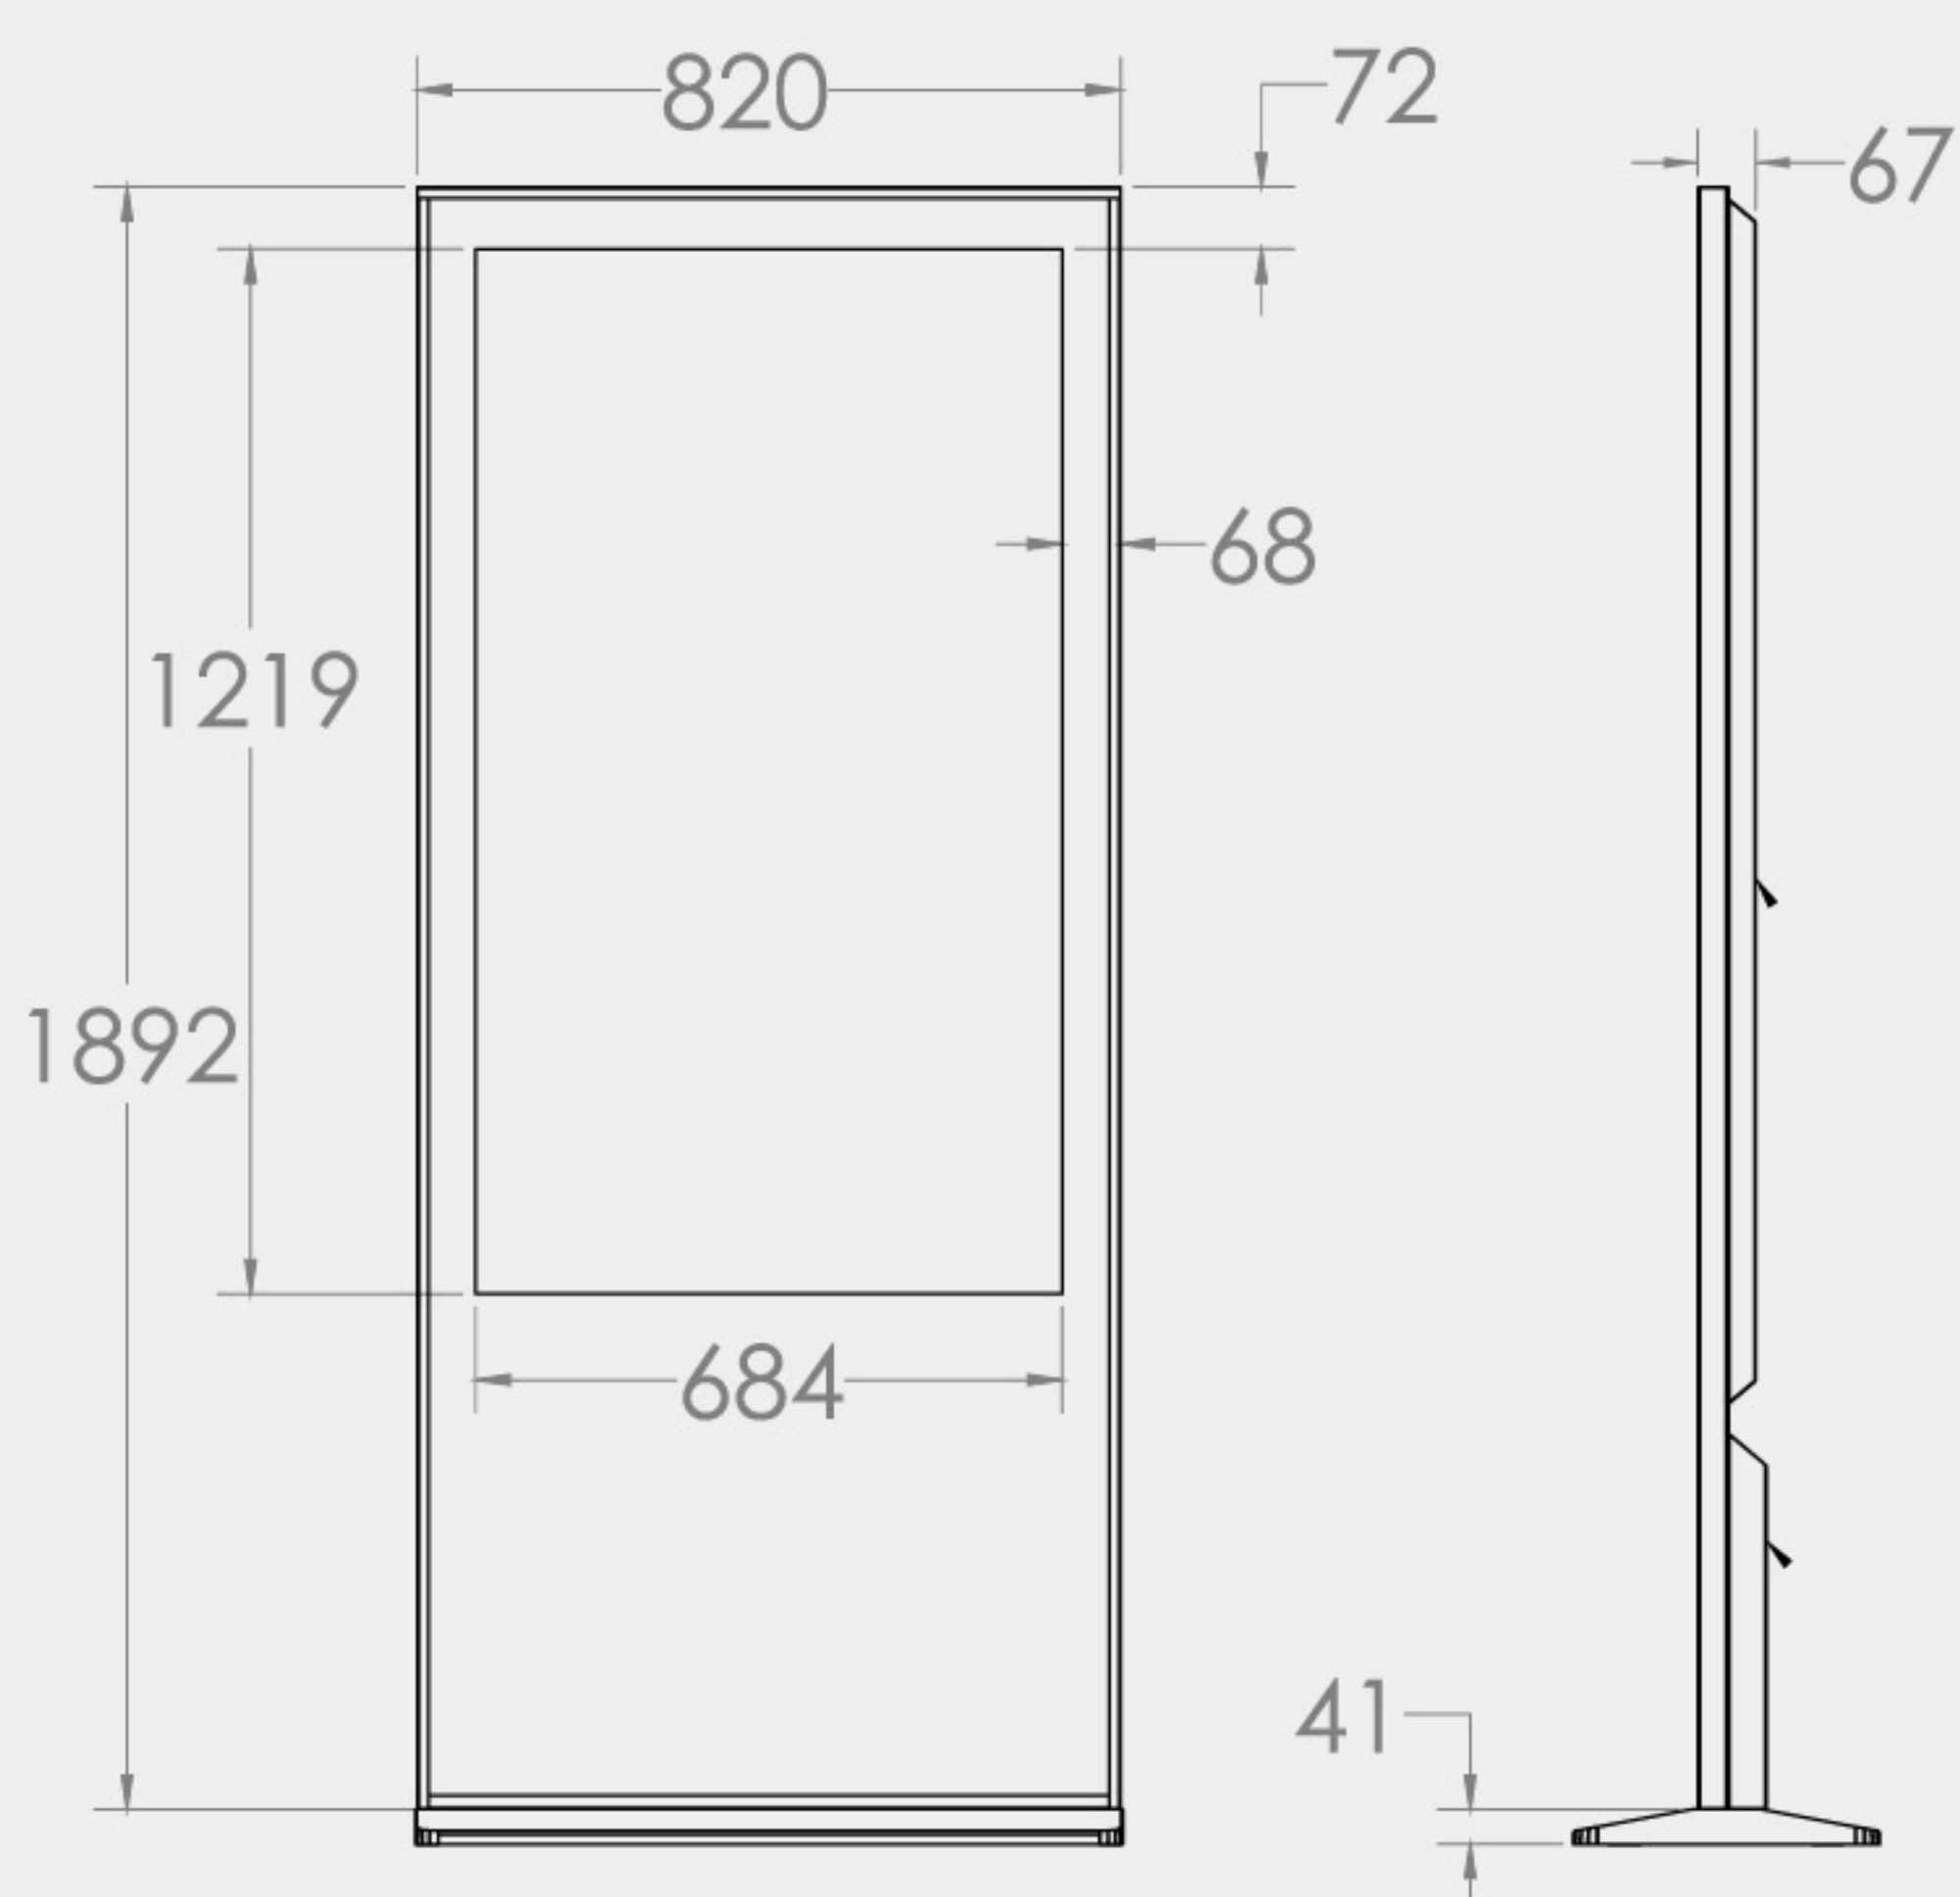

# 55" 4K DIGITAL STANDEE

Firsttouch Stylish Slim, Portable, Easy To Operate 55" 4k Digital Standee With In built Player To Show Any Kind Of Content Remotely Through CMS. Now Showcase Promotions, Offers In A Smart Way

## 55" DIGITAL STANDEE Model No. **FTKI55V1**

	Technology	IPS
<b>Display</b>	Display Size	55"
	Resolution	3840X2160
	Orientation	Portrait
	Aspect Ratio	9:16
	Contrast Ratio	1100 : 1
	Brightness	500nits
	Viewing angle	178°H/178°V
	<b>Computer</b>	Processor
RAM		4 GB
Storage		32 GB
Response Time		<5ms
	Networking	LAN, Wi-Fi
<b>Audio</b>	Inbuilt Speaker	2x10w
<b>Ports</b>	USB	Available
	LAN, HDMI	Available
	AUDIO In	Available
<b>Software</b>		Signage Player
	OS	Android
<b>Machanicals</b>	Dimensions	1900X820X350mm
	Material	Mild Steel/Alluminium
<b>Power</b>	Power Supply	100~240V AC
	Power Consumption in Operating Mode (Maximum) (watt)	75W max
<b>Environmental</b>	Operating Temperature	<45 °C
	Power Consumption	120w
	Duty Cycle	24x7
<b>Certification</b>	Certification	CE, ROHS,BIS
<b>Accessories</b>		LAN CABLE, POWER CABLE, REMOTE, AAA CELL