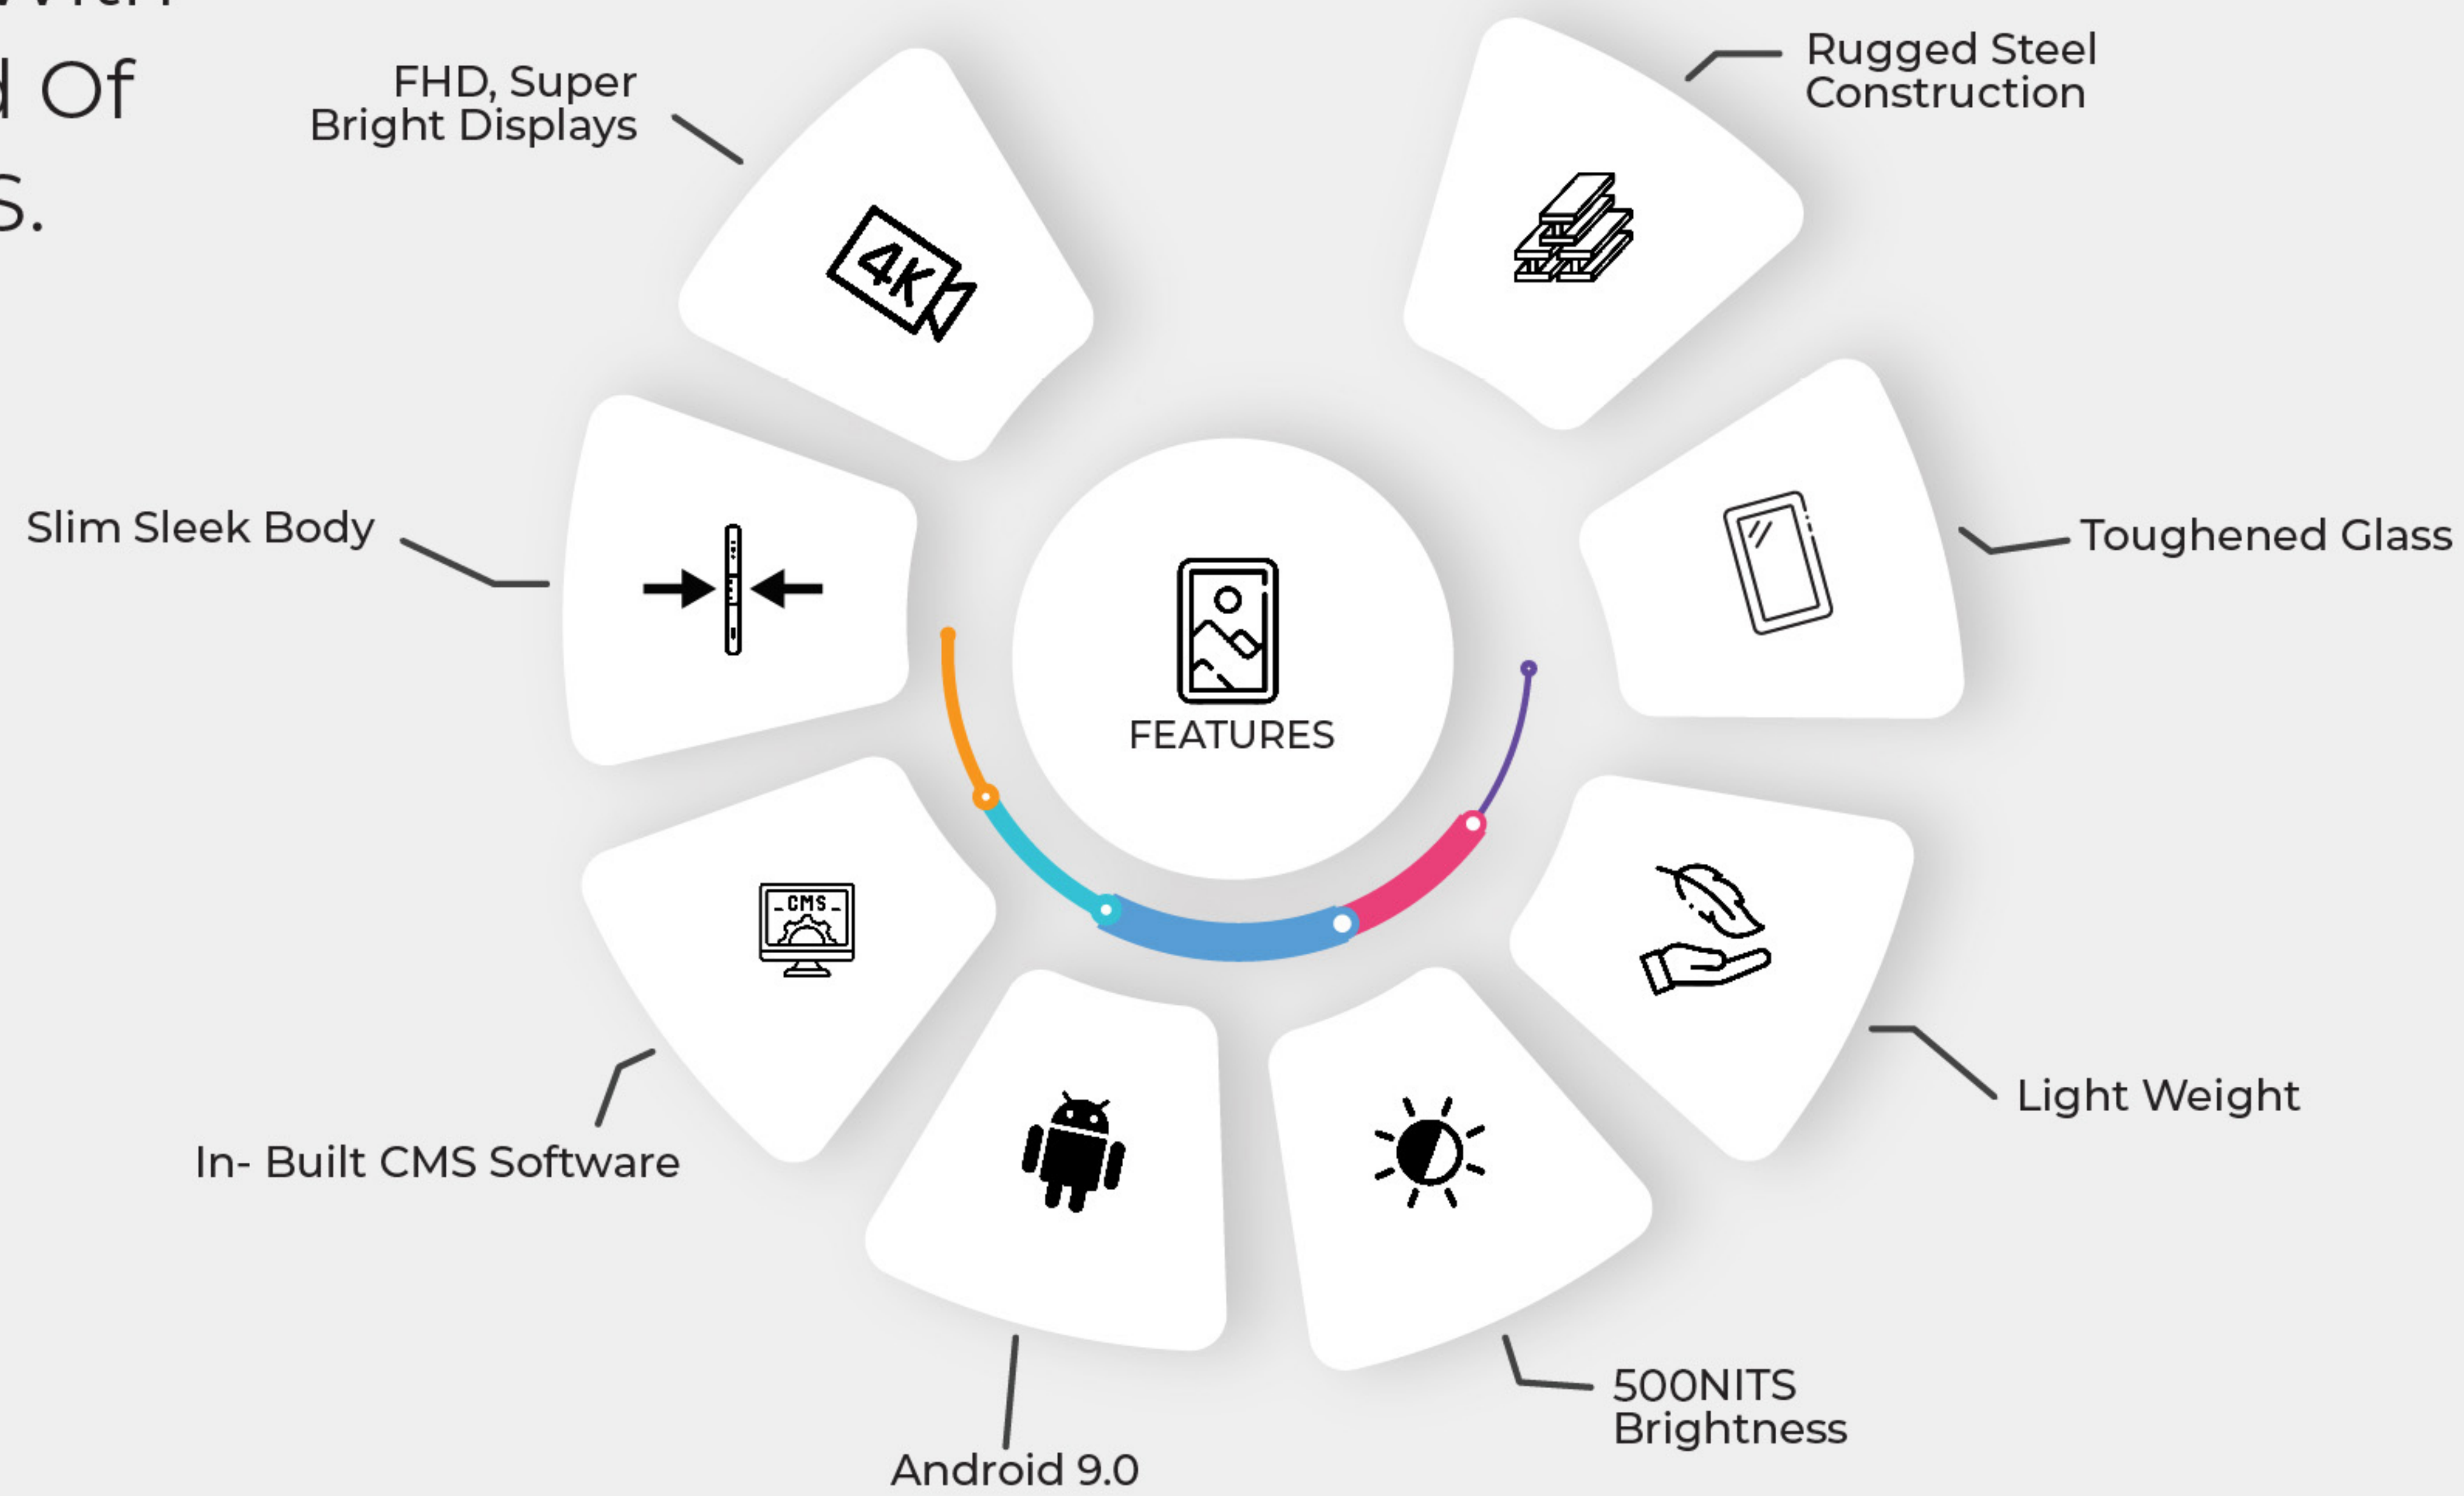

**FIRSTOUCH**  
DIGITAL SOLUTIONS

# 55" 4K DIGITAL STANDEE

Firsttouch Stylish Slim, Portable, Easy To Operate 55" 4k Digital Standee With In built Player To Show Any Kind Of Content Remotely Through CMS. Now Showcase Promotions, Offers In A Smart Way

## 55" DIGITAL STANDEE Model No. **FTKI55V1**

	Technology	IPS
<b>Display</b>	Display Size	55"
	Resolution	3840X2160
	Orientation	Portrait
	Aspect Ratio	9:16
	Contrast Ratio	1100 : 1
	Brightness	500nits
	Viewing angle	178°H/178°V
	<b>Computer</b>	Processor
RAM		4 GB
Storage		32 GB
Response Time		<5ms
	Networking	LAN, Wi-Fi
<b>Audio</b>	Inbuilt Speaker	2x10w
<b>Ports</b>	USB	Available
	LAN, HDMI	Available
	AUDIO In	Available
<b>Software</b>		Signage Player
	OS	Android
<b>Machanicals</b>	Dimensions	1900X820X350mm
	Material	Mild Steel/Alluminium
<b>Power</b>	Power Supply	100~240V AC
	Power Consumption in Operating Mode (Maximum) (watt)	75W max
<b>Environmental</b>	Operating Temperature	<45 °C
	Power Consumption	120w
	Duty Cycle	24x7
<b>Certification</b>	Certification	CE, ROHS,BIS
<b>Accessories</b>		LAN CABLE, POWER CABLE, REMOTE, AAA CELL