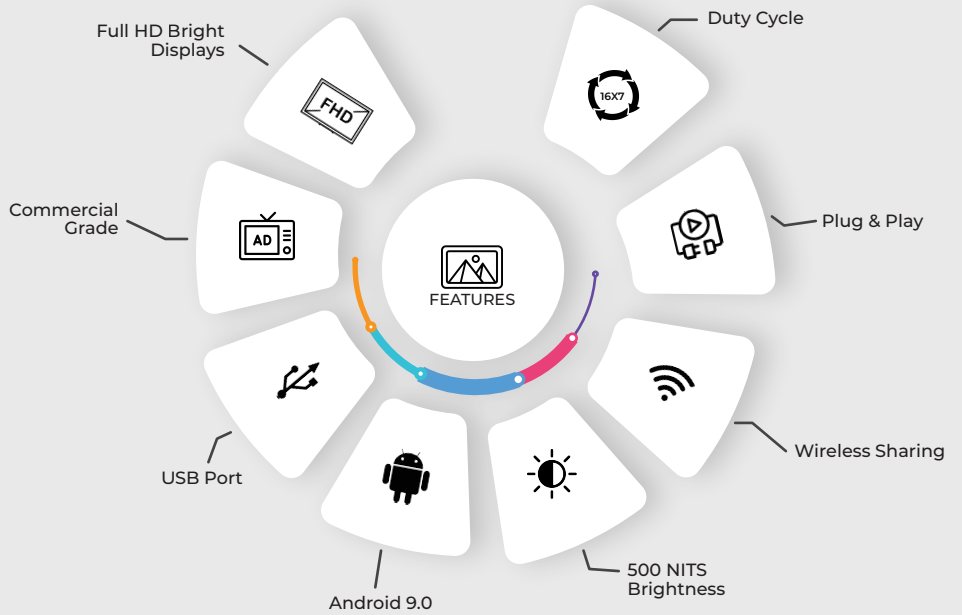

THINK TOUCH
FIRSTOUCH

55" DIGITAL LED VIDEO DATA WALL

Firstouch 98" 4k UHD display give you unmatched picture quality and great audio ideally suited for open spaces that need large screens.

55" DIGITAL VIDEO WALL Model No **FTDVW55A**

Display	Panel Technology	LCD Backlit
	Display Size	55"
	Resolution	3840x2160 (UHD)
	Orientation	Landscape
	Aspect Ratio	16:09
	Contrast Ratio	1500:01:00
	Brightness	500nits
	Viewing angle	178°H/178°V
Computer	Operating System	Android 9.0
	RAM	3GB
	Storage	16GB
	Availability of Bluetooth and Wi-Fi	Bluetooth and Wi-Fi
	Response Time	5ms
Audio	Number of Speakers	2x10w
Ports	USB	1
	HDMI	1
	RJ45	1
Software	Inbuilt Signage Software	Signage Software
Mechanicals	Dimensions	1213.7x684.5x112 mm
Power	Power Supply	100~240V AC
	Power Consumption in Operating Mode (Maximum) (watt)	220W max
Environmental	Operating Temperature	45
	Operating Humidity	75%
	Duty Cycle	16x7
Certification	BIS Registration under CRS of Meity	CE, ROHS, BIS
Accessories	Accessories in Box	Quick start guide, Remote controller, Power Cord