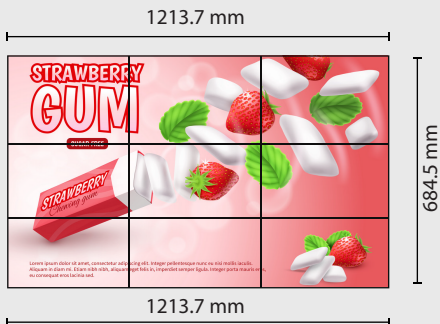

THINK TOUCH
FIRSTOUCH

55" DIGITAL LED VIDEO DATA WALL

Firstouch 98" 4k UHD display give you unmatched picture quality and great audio ideally suited for open spaces that need large screens.

55" DIGITAL VIDEO WALL Model No **FTDVW55A**

Display	Panel Technology	LCD Backlit
	Display Size	55"
	Resolution	3840x2160 (UHD)
	Orientation	Landscape
	Aspect Ratio	16:09
	Contrast Ratio	1500:01:00
	Brightness	500nits
	Viewing angle	178°H/178°V
Computer	Operating System	Android 9.0
	RAM	3GB
	Storage	16GB
	Availability of Bluetooth and Wi-Fi	Bluetooth and Wi-Fi
	Response Time	5ms
Audio	Number of Speakers	2x10w
Ports	USB	1
	HDMI	1
	RJ45	1
Software	Inbuilt Signage Software	Signage Software
Mechanicals	Dimensions	1213.7x684.5x112 mm
Power	Power Supply	100~240V AC
	Power Consumption in Operating Mode (Maximum) (watt)	220W max
Environmental	Operating Temperature	45
	Operating Humidity	75%
	Duty Cycle	16x7
Certification	BIS Registration under CRS of Meity	CE, ROHS, BIS
Accessories	Accessories in Box	Quick start guide, Remote controller, Power Cord