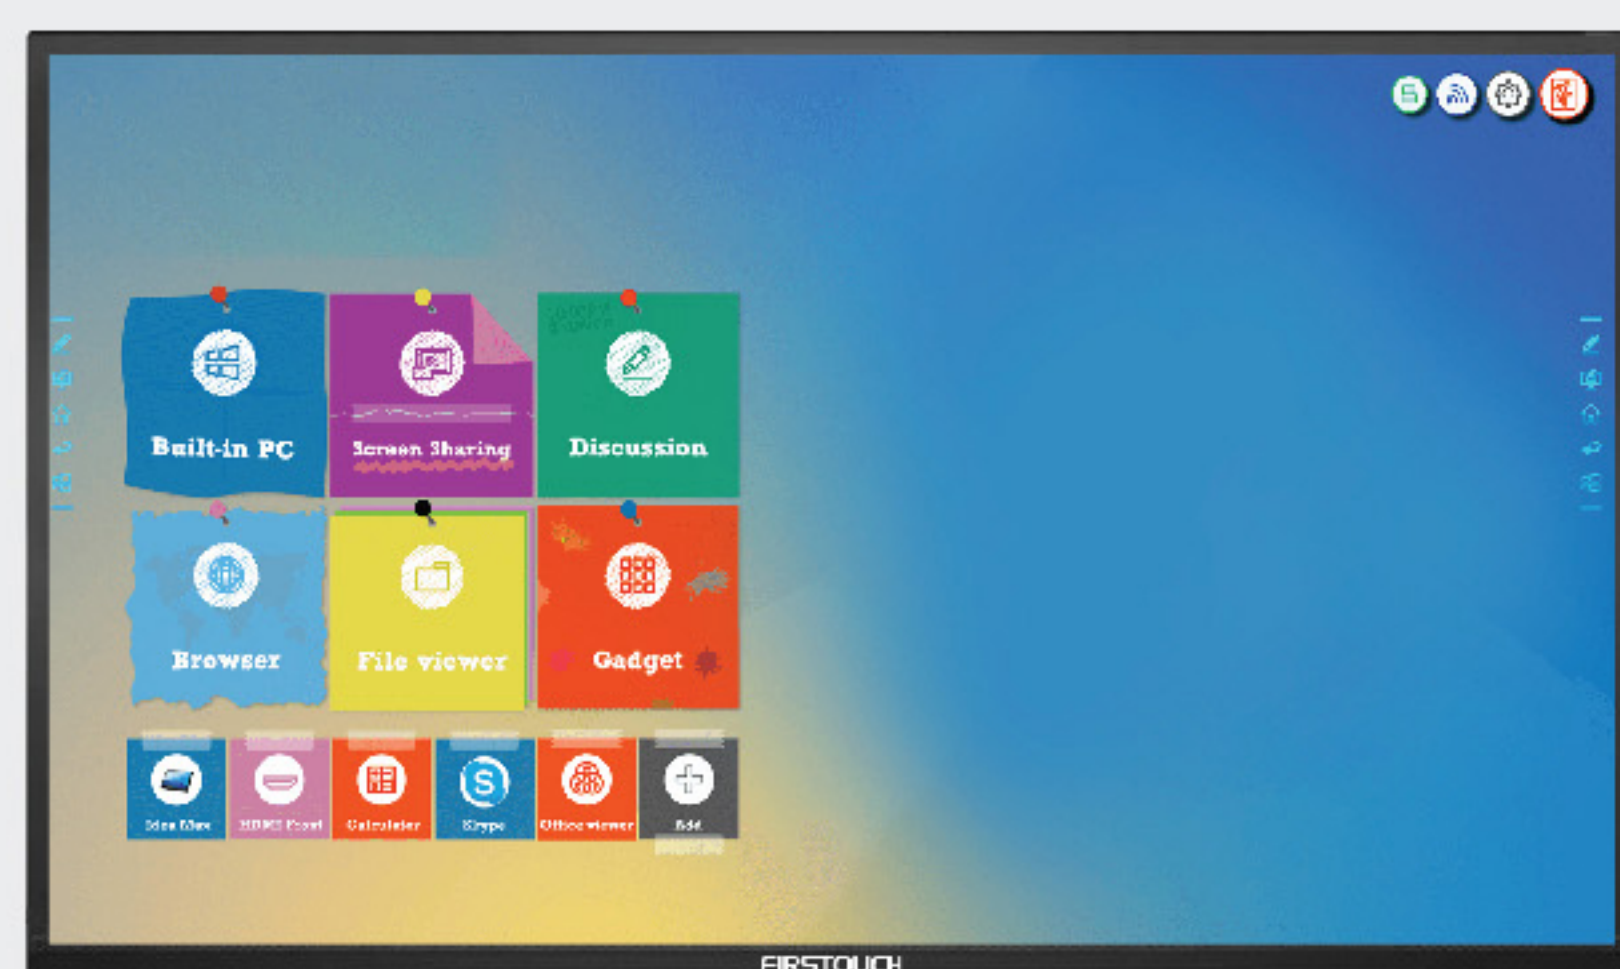

# 65" 4K UHD INTERACTIVE FLAT PANEL

**THINK TOUCH FIRSTOUCH**

Firstouch 65" 4k UHD Interactive Flat Panel give you unmatched picture quality and great audio ideally. The processor is designed to operate smoothly for Touch applicaons.

**65" UHD INTERACTIVE FLAT PANEL Model FTDGIPN65A9**

<b>Display</b>	Panel Technology	LED
	Display Size	65"
	Resolution	3840 x 2160 (UHD)
	Orientation	Landscape
	Aspect Ratio	16:9
	Contrast Ratio	5000:1
	Brightness	400nits
	Viewing angle	178°H/178°V
	Touch type	Infra-Red Touch, 20 Points Touch
	Glass	4mm, Morsel 7 grade tempered glass, Explosion Proof, Anti Glare
	Touch Object	All Opaque Object, Such as Finger, Pen Etc.
	Minimum touch object	≥ 1MM
	<b>Computer</b>	OPS Processor
Operating System		Android
Network		LAN,Wi-Fi, Bluetooth
RAM		4GB
Storage(SSD)		32 GB
Response Time		4ms
<b>Audio</b>	Inbuilt Speakers	Available
<b>Ports</b>	USB	Available
	Touch USB	Available
	HDMI	Available
	LAN	Available
	PC Audio	Available
	RJ45, RS232	Available
	Mic	Available
	Ear Phone	Available
OPS Slot	Available	
<b>Software</b>		Inbuilt Signage Software, Whiteboard,miracast
<b>Mechanical</b>	Mounting Arrangement	VESA MOUNT
	Bezel Size	15mm
	Keyboard/Mouse	Standard Wireless Keyboard & wireless optical mouse
<b>Environmental</b>	Power Supply	AC 100-240V~/2~5A/ 60-50Hz
	Operating Temperature	45°C
	Operating Humidity	85%
	Work duty	16x7
	Power Consumption in Operating Mode (Maximum) (watt)	138 Watt Max
<b>Certification</b>		CE,ROHS,BIS
<b>Accessories</b>	Included	Touch USB cable,Power Cable Remote, 2 Stylish pen