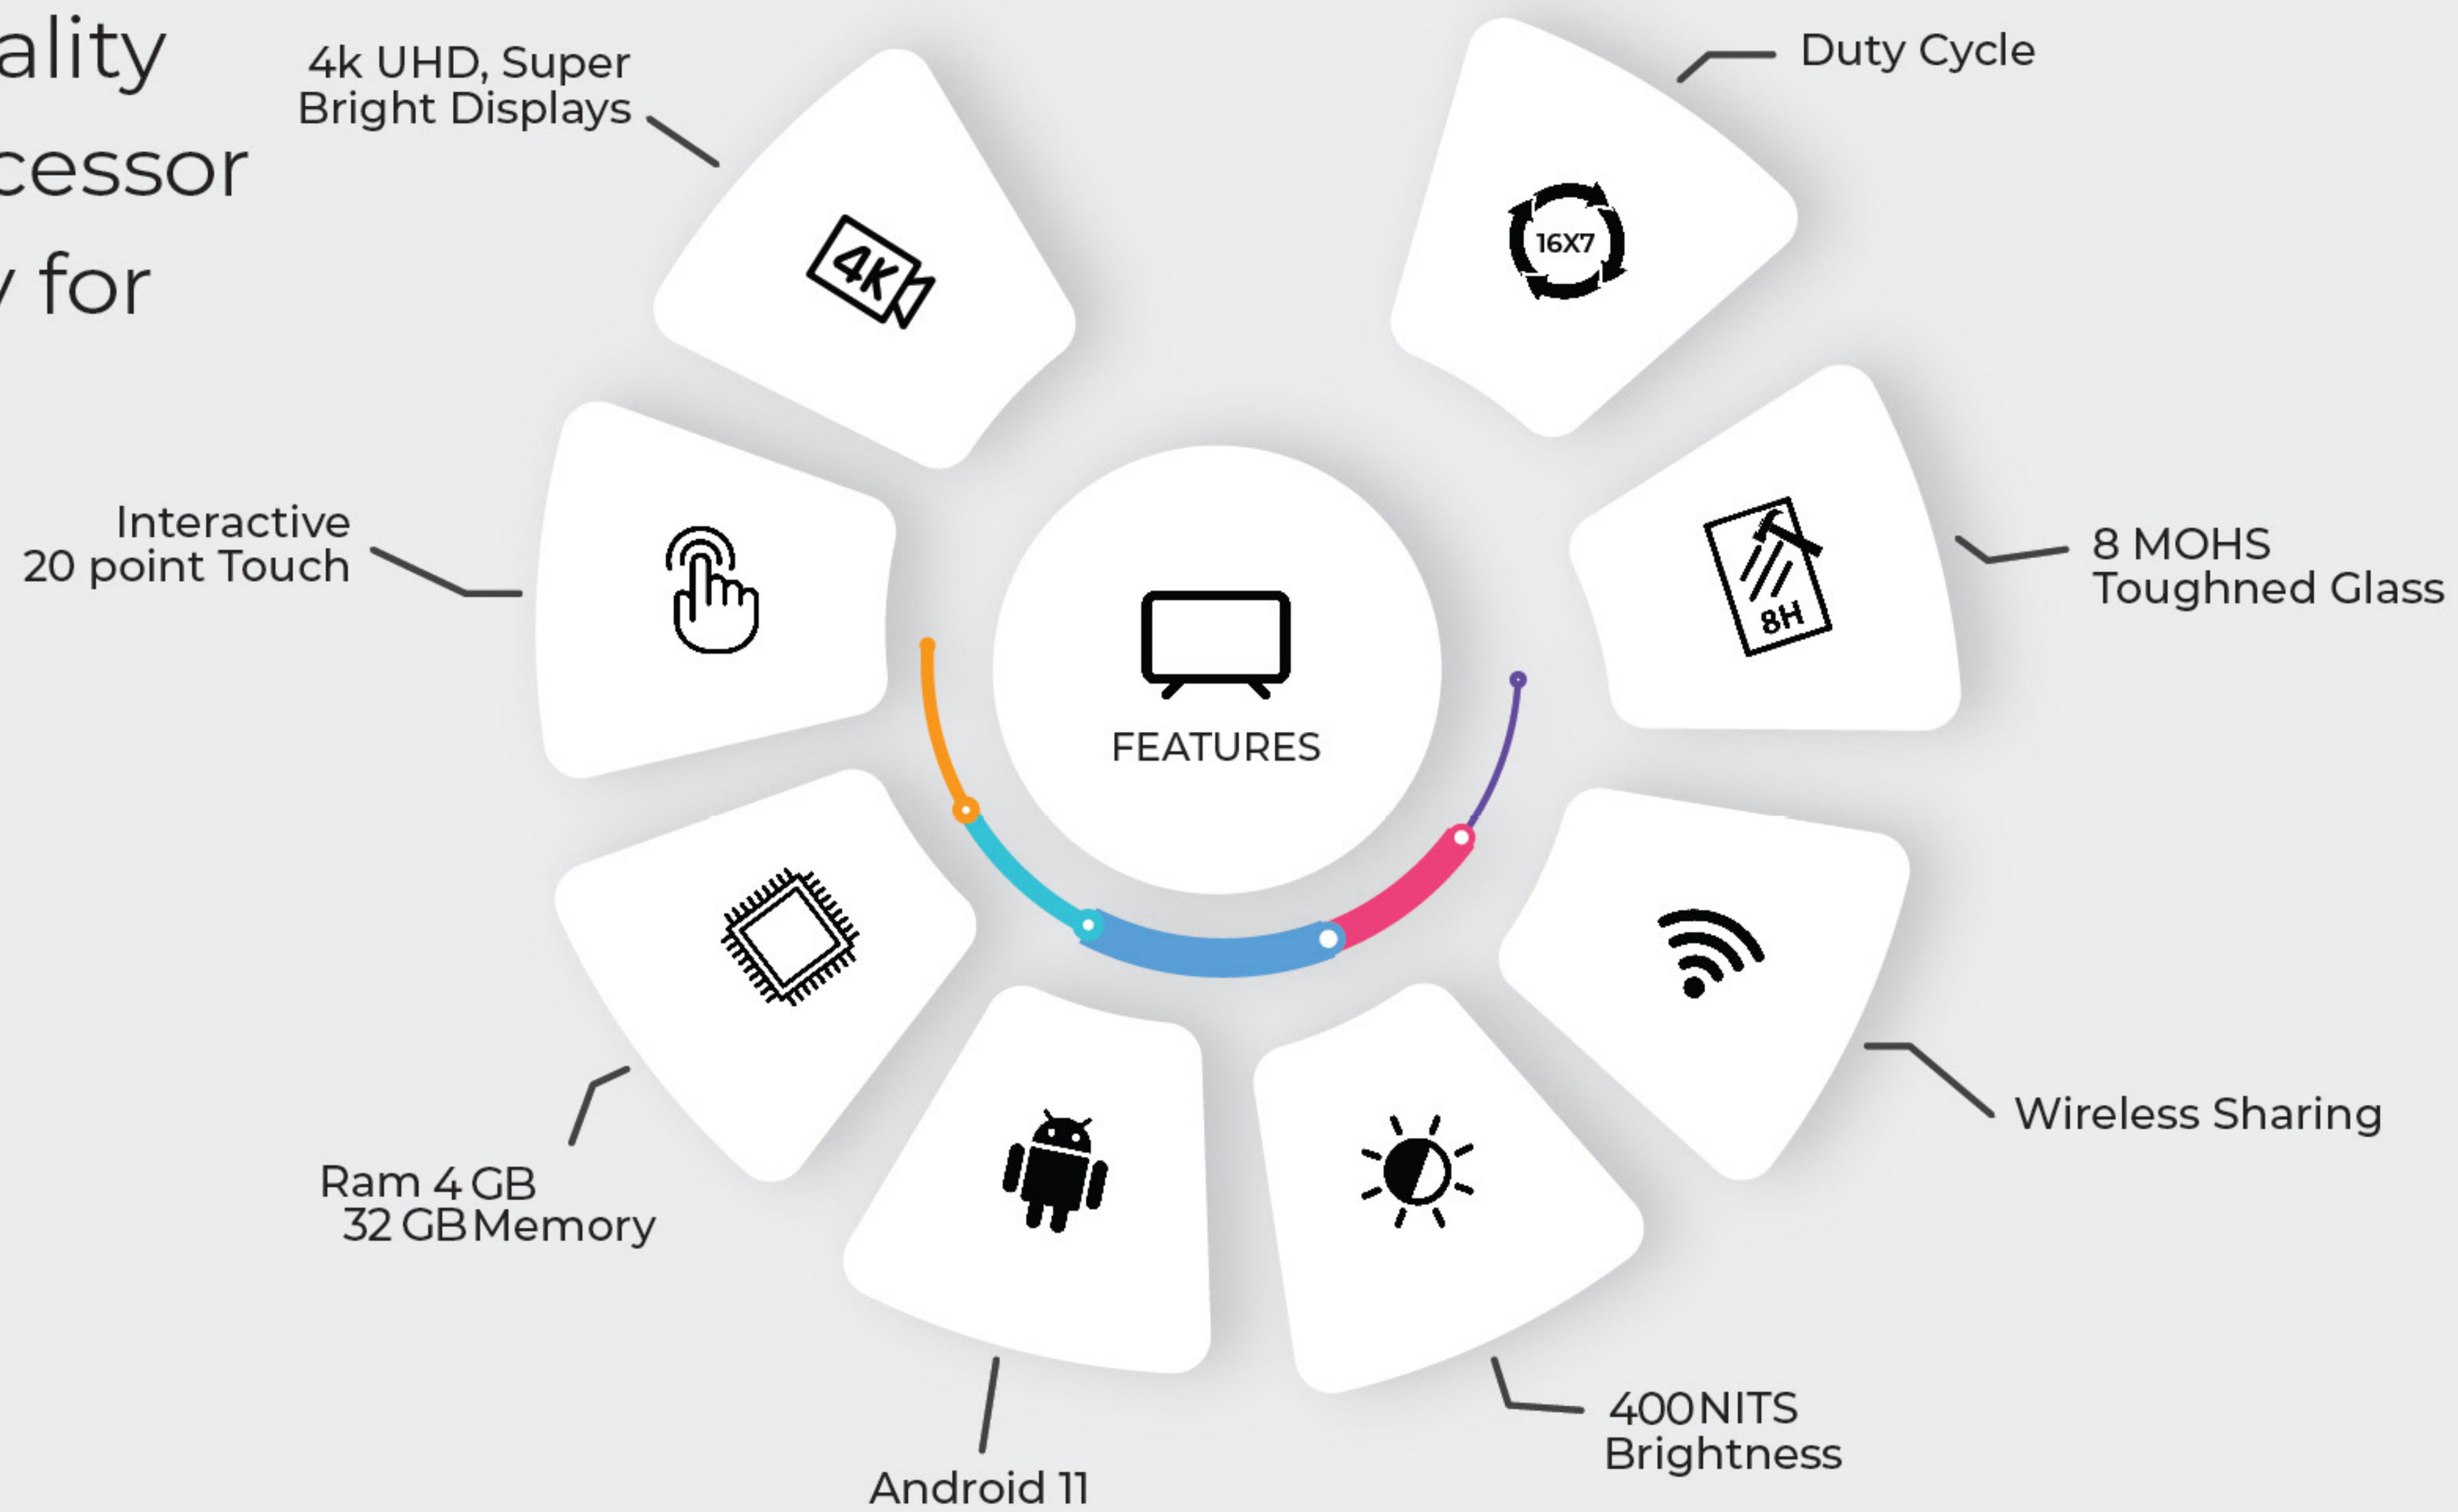

# 65" 4K UHD INTERACTIVE FLAT PANEL

**THINK TOUCH FIRSTOUCH**

Firstouch 65" 4k UHD Interactive Flat Panel give you unmatched picture quality and great audio ideally. The processor is designed to operate smoothly for Touch applicaons.

**65" UHD INTERACTIVE FLAT PANEL Model FTDGIPN65A9**

<b>Display</b>	Panel Technology	LED
	Display Size	65"
	Resolution	3840 x 2160 (UHD)
	Orientation	Landscape
	Aspect Ratio	16:9
	Contrast Ratio	5000:1
	Brightness	400nits
	Viewing angle	178°H/178°V
	Touch type	Infra-Red Touch, 20 Points Touch
	Glass	4mm, Morsel 7 grade tempered glass, Explosion Proof, Anti Glare
	Touch Object	All Opaque Object, Such as Finger, Pen Etc.
	Minimum touch object	≥ 1MM
	<b>Computer</b>	OPS Processor
Operating System		Android
Network		LAN,Wi-Fi, Bluetooth
RAM		4GB
Storage(SSD)		32 GB
Response Time		4ms
<b>Audio</b>	Inbuilt Speakers	Available
<b>Ports</b>	USB	Available
	Touch USB	Available
	HDMI	Available
	LAN	Available
	PC Audio	Available
	RJ45, RS232	Available
	Mic	Available
	Ear Phone	Available
OPS Slot	Available	
<b>Software</b>		Inbuilt Signage Software, Whiteboard,miracast
<b>Mechanical</b>	Mounting Arrangement	VESA MOUNT
	Bezel Size	15mm
	Keyboard/Mouse	Standard Wireless Keyboard & wireless optical mouse
<b>Environmental</b>	Power Supply	AC 100-240V~/2~5A/ 60-50Hz
	Operating Temperature	45°C
	Operating Humidity	85%
	Work duty	16x7
	Power Consumption in Operating Mode (Maximum) (watt)	138 Watt Max
<b>Certification</b>		CE,ROHS,BIS
<b>Accessories</b>	Included	Touch USB cable,Power Cable Remote, 2 Stylish pen