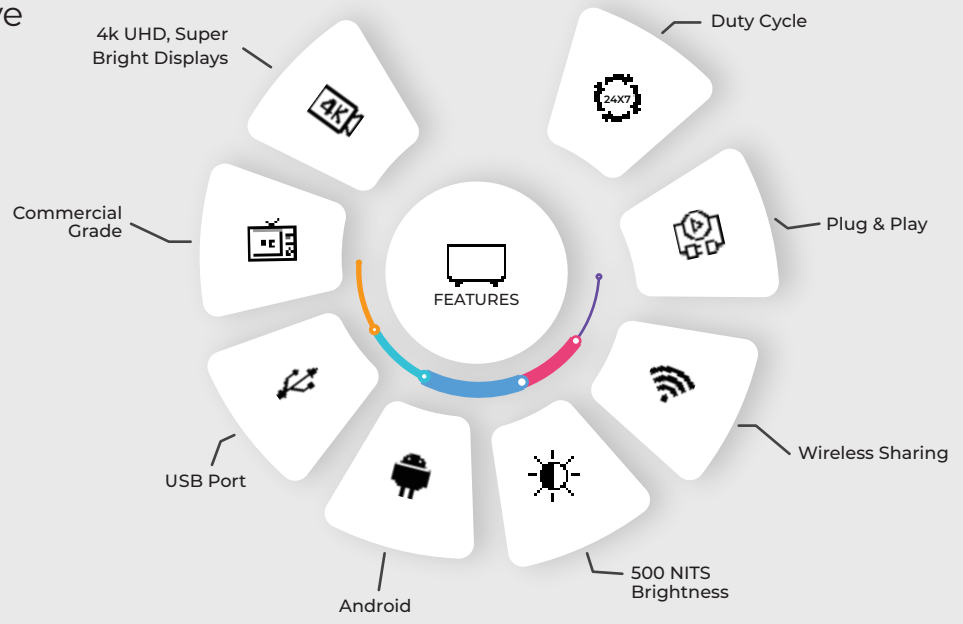

98" 4K UHD SMART DISPLAY

**THINK TOUCH
FIRST TOUCH**

Firstouch 98" 4k UHD display give you unmatched picture quality and great audio ideally suited for open spaces that need large screens.

98" SMART DISPLAY Model No **FTDGNWM98A11**

Display	Panel Technology	IPS
	Display Size	98"
	Resolution	3840x2160 (UHD)
	Orientation	Landscape
	Aspect Ratio	16:09
	Contrast Ratio	1200:1
	Brightness	500nits
	Viewing angle	178°H/178°V
Computer	Operating System	Android
	RAM	1GB
	Storage (InBuilt)	8GB
	Availability of Bluetooth and Wi-Fi	Bluetooth and WI-FI
	Response Time	8ms
Audio	Number of Speakers	2x10W
Ports	USB	Available
	HDMI	Available
	RJ45	Available
	DP & DVI-D	Available with Connector
	RS 232 C	Available with Connector
Power	Power Supply	100~240V AC
	Power Consumption in Operating Mode (Maximum watt)	340W max
Environmental	Operating Temperature	45
	Operating Humidity	85%
	Duty Cycle	24x7
Certification		FCC
Accessories	Accessories in Box	Remote Control,AAA Battery